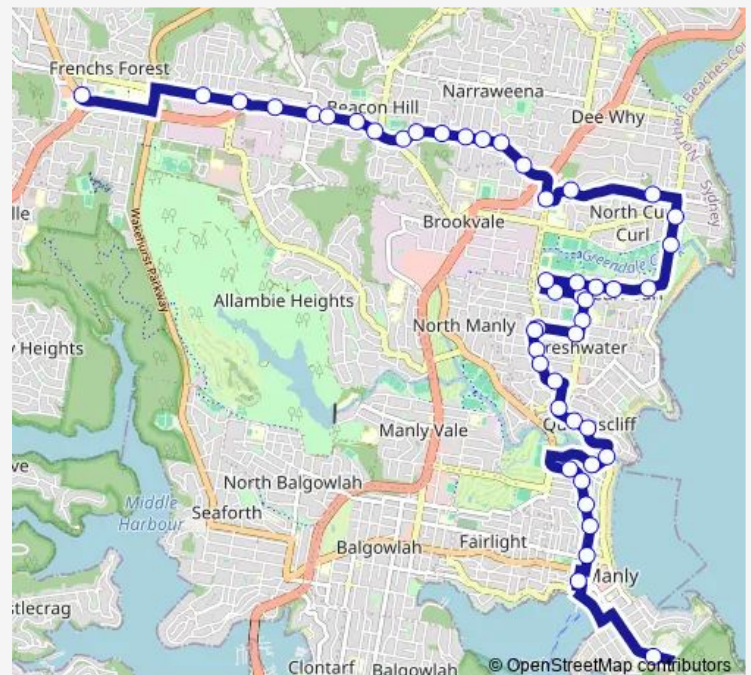

Headland Rd At Wheeler Pde

Griffin Rd At Pitt Rd

Griffin Rd After Abbott Rd

Adams St At Farnell St

Route schedule

Rabbett St At Forest Way — St Pauls College, Darley Rd

Monday 07:50

Tuesday 07:50

Wednesday 07:50

Thursday 07:50

Friday 07:50

Saturday —

Sunday —

Route info

Direction: Rabbett St At Forest Way

Stops: 47

Trip Duration: 0 hour 55 min

702n — Frenchs Forest to St Pauls

Adams St At Park St

Bennett St Before Oliver St

Brighton St At Oliver St

Brighton St After Waratah St

Nbsc Freshwater Senior Campus, Bennett St