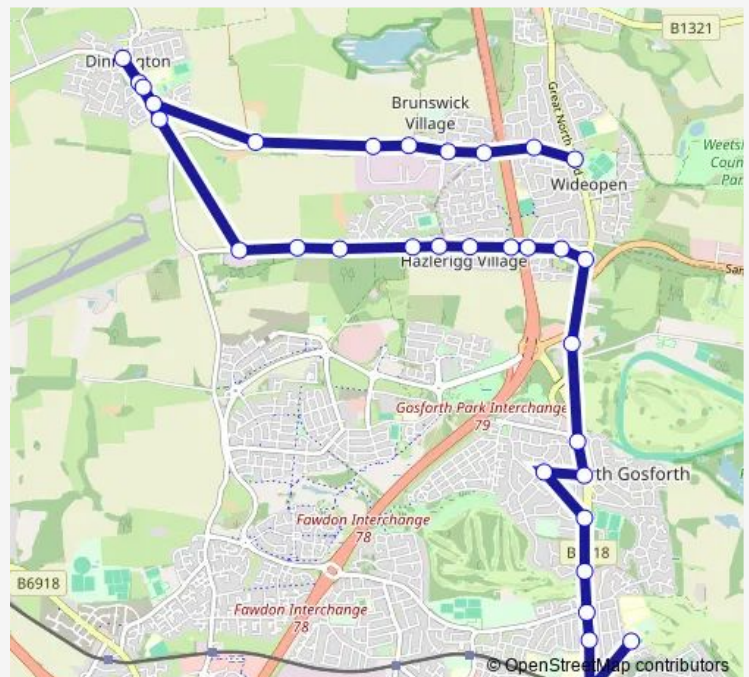

Thursday 15:30

Friday 15:30

Saturday —

Sunday —

Route info

Direction: Gosforth East Middle School

Stops: 32

Trip Duration: 0 hour 30 min

116N

BusMaps

Main Road-Horton Crescent

Front Street

Main Road-Horton Crescent

Brunton Lane-Havannah Crescent

Sandy Lane-Mill Hill Farm

Sandy Lane-West End

Sandy Lane-Industrial Estate

Sandy Lane - Grey Street

Darrell Street

Stalks Road

Wideopen

Direction

Wideopen — Gosforth East Middle School

25 stops

[Open route schedule](#)

Wideopen

Stalks Road

Darrell Street

Sandy Lane - Grey street

Sandy Lane-Industrial Estate

Sandy Lane-West End

Sandy Lane-Mill Hill Farm