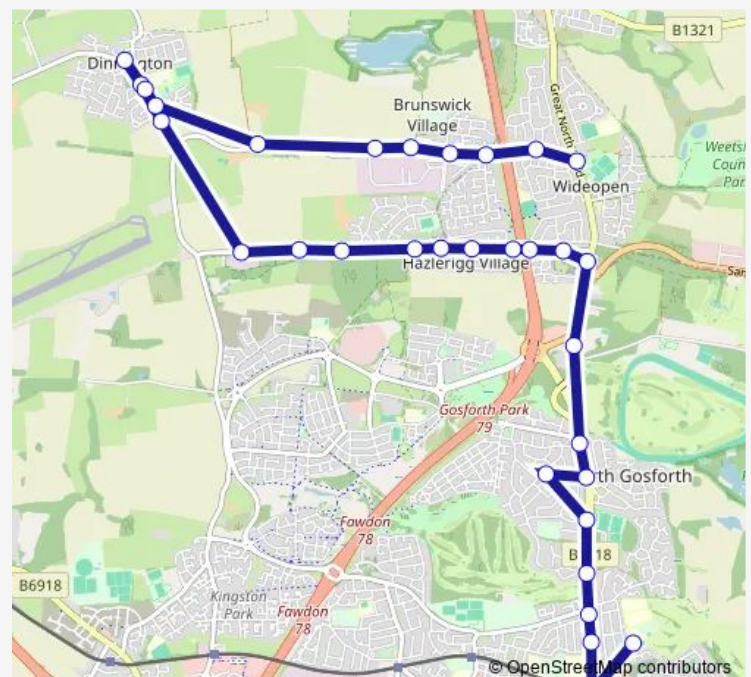

Thursday 15:30

Friday 15:30

Saturday —

Sunday —

Route info

Direction: Gosforth East Middle School

Stops: 32

Trip Duration: 0 hour 30 min

116n

BusMaps

Main Road-Horton Crescent

Front Street

Main Road-Horton Crescent

Brunton Lane-Havannah Crescent

Sandy Lane-Mill Hill Farm

Sandy Lane-West End

Sandy Lane-Industrial Estate

Sandy Lane - Grey Street

Darrell Street

Stalks Road

Wideopen

Direction

Wideopen — Gosforth East Middle School

25 stops

[Open route schedule](#)

Wideopen

Stalks Road

Darrell Street

Sandy Lane - Grey street

Sandy Lane-Industrial Estate

Sandy Lane-West End

Sandy Lane-Mill Hill Farm