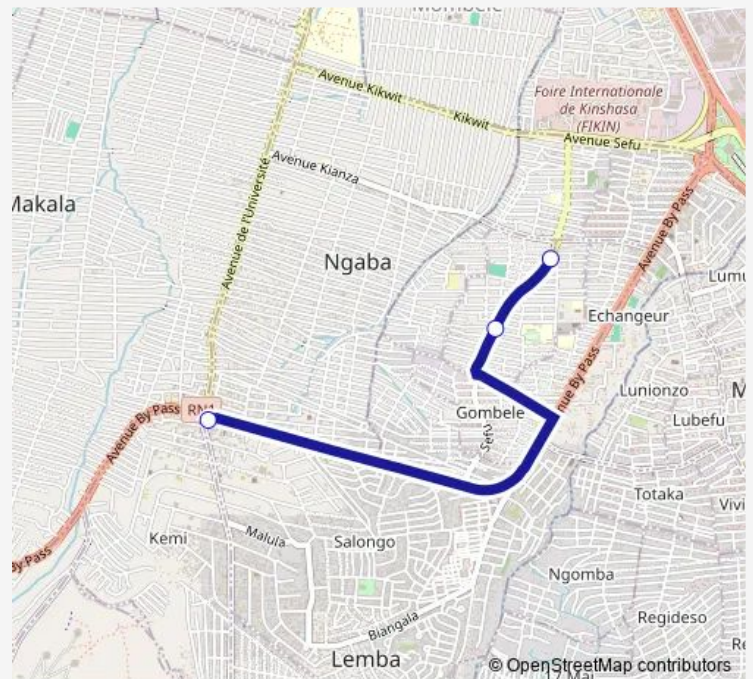

Bus Super Lemba _ TO _ Rond Point Ngaba

[Go to website](#)

Direction

Unknown — Unknown

3 stops

[Open route schedule](#)

Unknown

Unknown

Unknown

Route schedule

Unknown — Unknown

Monday 16:28

Tuesday 16:28

Wednesday 16:28

Thursday 16:28

Friday 16:28

Saturday —

Sunday —

Route info

Direction: Unknown

Stops: 3

Trip Duration: 0 hour 13 min

■ Super Lemba _ TO _ Rond Point Ngaba

Bus time schedules and route maps are available in an offline PDF at busmaps.com. Use the busmaps.com website to see live bus times, train schedule or subway schedule, and step-by-step directions for all public transit in Kinshasa

The schedule is provided in the local timezone. Times with "(+1)" indicate departures on the next day.

PDF file created on 2024-12-21

2024 BusMaps.com - All Rights Reserved