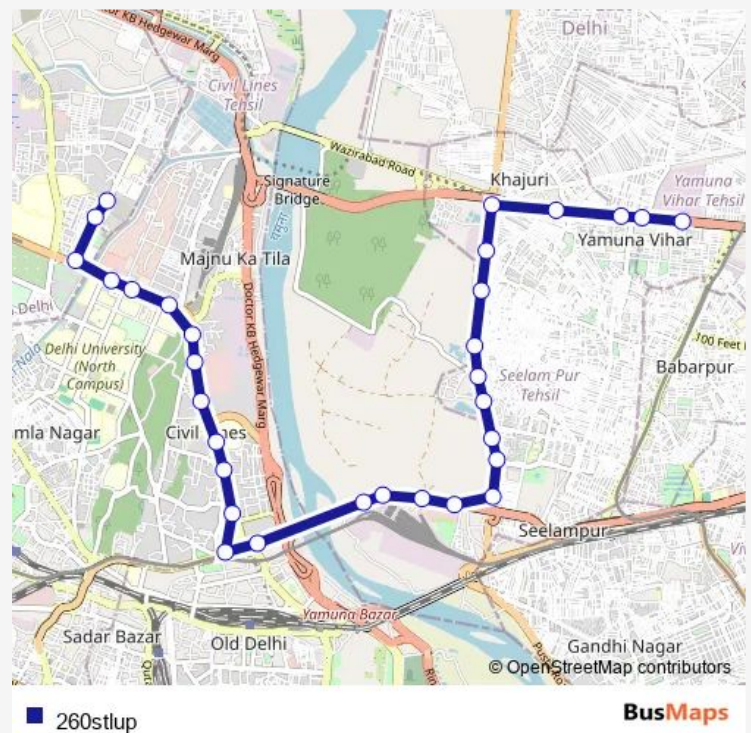

Bus 260stlup

[Go to website](#)

Direction

C 4 Yamuna Vihar — BBM Cluster Depot

31 stops

[Open route schedule](#)

C 4 Yamuna Vihar

Yamuna Vihar Brijpuri

Isbt Nityanand Marg

Ludlow Castle

Exchange Store / Civil Lines Metro Station

Route schedule

C 4 Yamuna Vihar — BBM Cluster Depot

Monday	06:06-19:36
Tuesday	06:06-19:36
Wednesday	06:06-19:36
Thursday	06:06-19:36
Friday	06:06-19:36
Saturday	06:06-19:36
Sunday	06:06-19:36

Route info

Direction: C 4 Yamuna Vihar

Stops: 31

Trip Duration: 0 hour 54 min

260stlup

BusMaps

IP College

Old Secretariat (Postal Account Office)