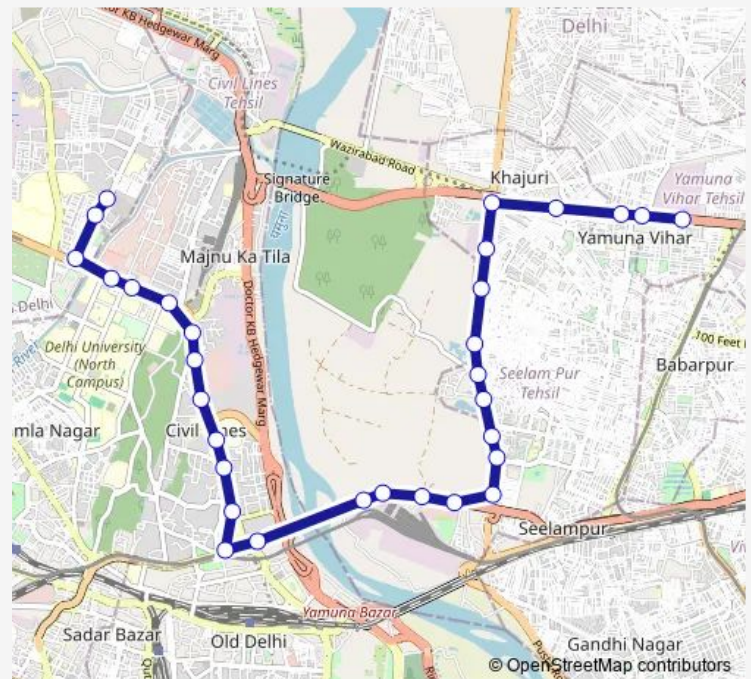

Thursday 06:06-19:36

Friday 06:06-19:36

Saturday 06:06-19:36

Sunday 06:06-19:36

Route info

Direction: C 4 Yamuna Vihar

Stops: 31

Trip Duration: 0 hour 54 min