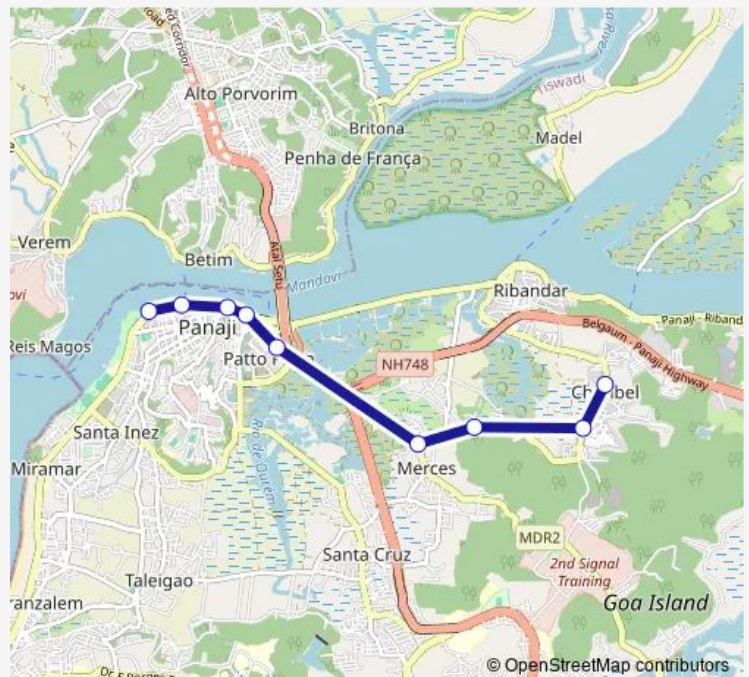

### Route schedule

Chimbhel Market — Panjim Promenade A

Monday 06:15-20:10

Tuesday 06:15-20:10

Wednesday 06:15-20:10

Thursday 06:15-20:10

Friday 06:15-20:10

Saturday 06:15-20:10

### Route info

Direction: Chimbhel Market

Stops: 9

Trip Duration: 0 hour 40 min

■ PVT-Pni11 — Chimbhel - Panaji MKT via Mercedes