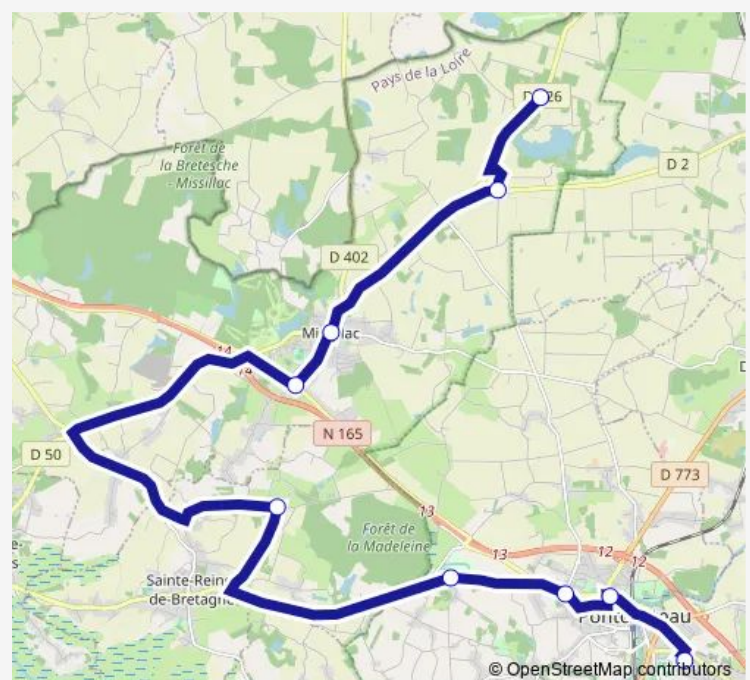

Tuesday 18:25

Wednesday —

Thursday 18:25

Friday 18:25

Saturday —

Sunday —

Route info

Direction: Correspondance Parking Kahlo

Stops: 9

Trip Duration: 0 hour 48 min

Direction

Correspondance Parking Kahlo — Mairie - Lr Guenrouet

14 stops

[Open route schedule](#)

Correspondance Parking Kahlo

Croix des Essarts - Pontchateau

Monday 18:25

Tuesday 18:25

Wednesday —

Thursday 18:25

Friday 18:25

Saturday —

Sunday —

Route info

Monday 06:08

Tuesday 06:08

Wednesday 06:08

Thursday 06:08

Friday 06:08

Saturday —

Sunday —

Route info