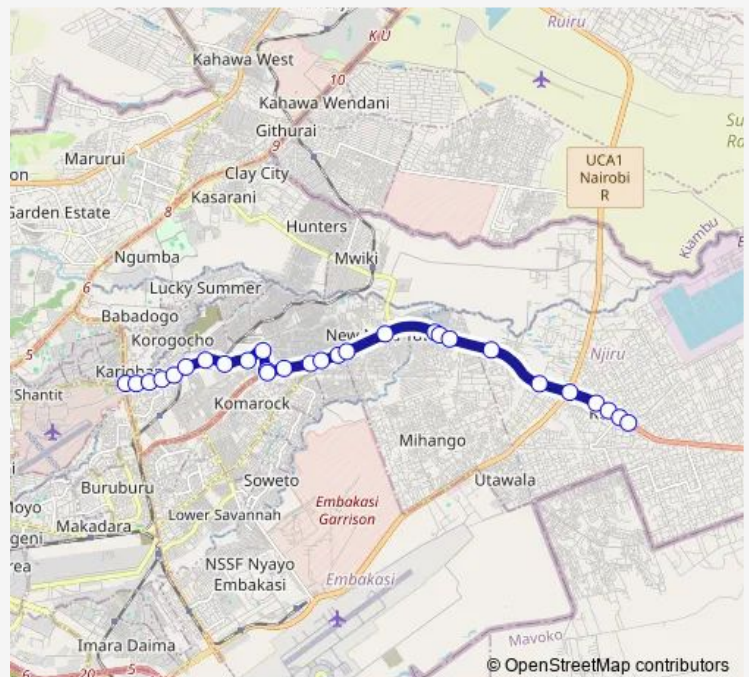

Thursday 06:00

Friday 06:00

Saturday 06:00

Sunday 06:00

Route info

Direction: Rounder

Stops: 28

Trip Duration: 0 hour 40 min

3738 — Rounda-Saika-Ruai

Kwa Mandizi

Tuskys

Ruai Bypass

Welkim

Shule

Dune

Quickmart

Direction

Dune — Rounda

24 stops

[Open route schedule](#)

Dune

Welkim

Ruai Bypass

Tuskys

Wednesday 06:00

Thursday 06:00

Friday 06:00

Saturday 06:00

Sunday 06:00

Route info

Direction: Dune

Stops: 24