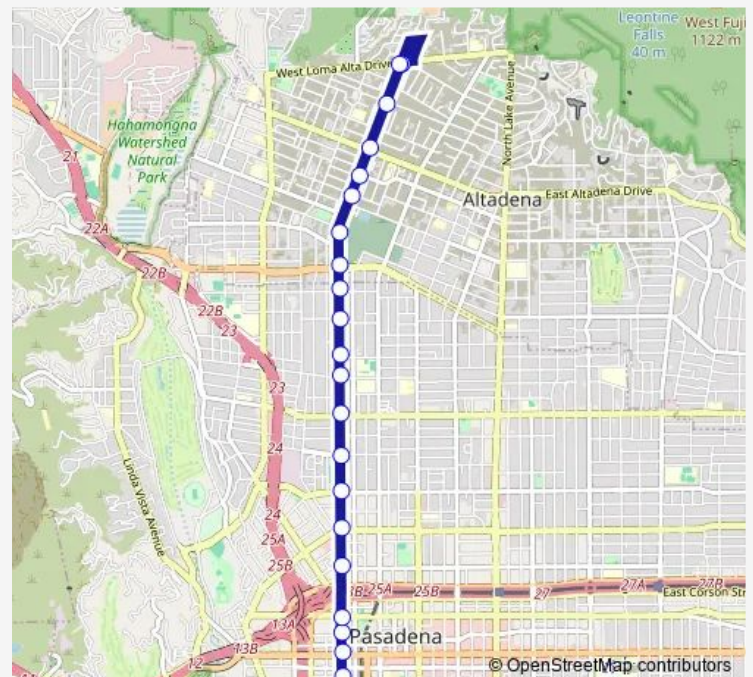

Fair Oaks / Mariposa

Fair Oaks / Altadena

Fair Oaks / Las Flores

Route schedule

Raymond / Del Mar — Fair Oaks / Loma Alta

Monday 05:25-22:55

Tuesday 05:25-22:55

Wednesday 05:25-22:55

Thursday 05:25-22:55

Friday 05:25-22:55

Saturday 06:23-22:55

Sunday 06:23-22:55

Route info

Direction: Raymond / Del Mar

Stops: 23

Trip Duration: 0 hour 18 min

660 — Metro Local Line

Fair Oaks / Wapello

Fair Oaks / Loma Alta

Direction

Fair Oaks / Loma Alta — Huntington / Fremont

32 stops

[Open route schedule](#)

Fair Oaks / Loma Alta