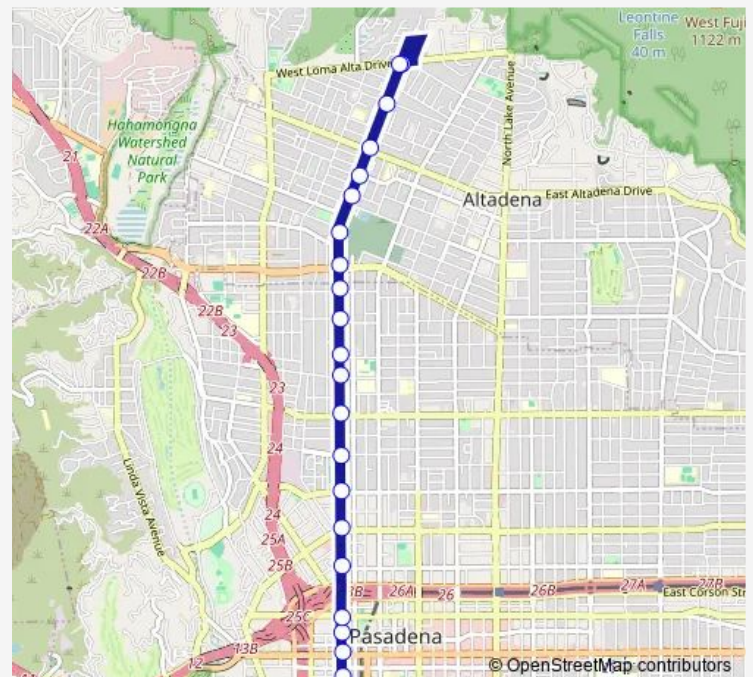

Fair Oaks / Mariposa

Fair Oaks / Altadena

Fair Oaks / Las Flores

Route schedule

Raymond / Del Mar — Fair Oaks / Loma Alta

Monday 05:25-22:55

Tuesday 05:25-22:55

Wednesday 05:25-22:55

Thursday 05:25-22:55

Friday 05:25-22:55

Saturday 06:23-22:55

Sunday 06:23-22:55

Route info

Direction: Raymond / Del Mar

Stops: 23

Trip Duration: 0 hour 19 min

660 — Metro Local Line

Fair Oaks / Wapello

Fair Oaks / Loma Alta

Direction

Fair Oaks / Loma Alta — Huntington / Fremont

32 stops

[Open route schedule](#)

Fair Oaks / Loma Alta