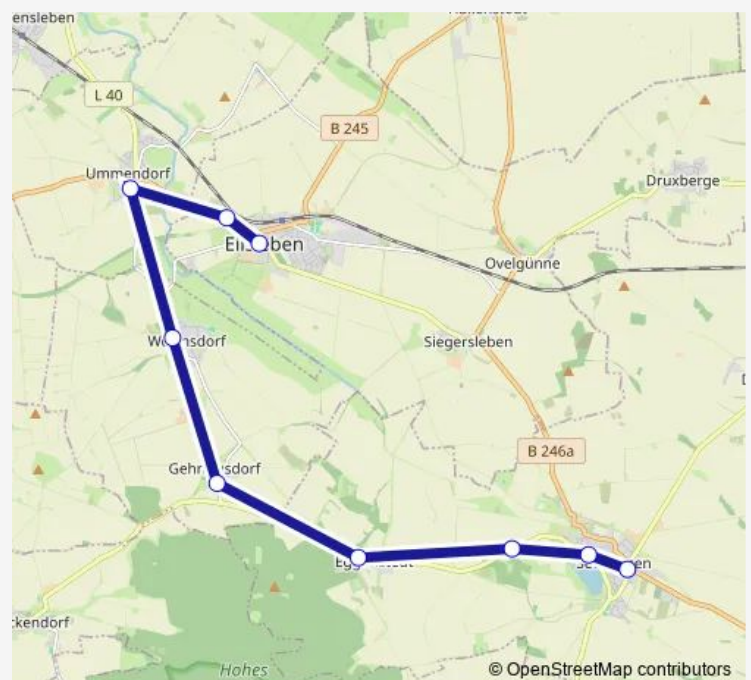

### Direction

Seehausen (Börde), Busbahnhof — Eilsleben (b. Magdeburg), Rudolf-Breitscheid-Str.

9 stops

[Open route schedule](#)

Seehausen (Börde), Busbahnhof

Seehausen (Börde), Am See

Seehausen (Börde), Am Berg

Eggenstedt, Dorfplatz

Gehringendorf, Zum Hohen Holz (Wormsdorf)

Wormsdorf, Eilsleber Str.

Ummendorf, Hinter der Burg

Eilsleben (b. Magdeburg), Ummendorfer Str.

Eilsleben (b. Magdeburg), Rudolf-Breitscheid-Str.

### Route schedule

Seehausen (Börde), Busbahnhof — Eilsleben (b. Magdeburg), Rudolf-Breitscheid-Str.

Monday 11:20

Tuesday 11:20

Wednesday 11:20

Thursday 11:20

Friday 11:20

Saturday —

### Route info

Direction: Seehausen (Börde), Busbahnhof

Stops: 9

Trip Duration: 0 hour 25 min

660 Bus time schedules and route maps are available in an offline PDF at [busmaps.com](https://busmaps.com). Use the [busmaps.com](https://busmaps.com) website to see live bus times, train schedule or subway schedule, and step-by-step directions for all public transit in Wormsdorf