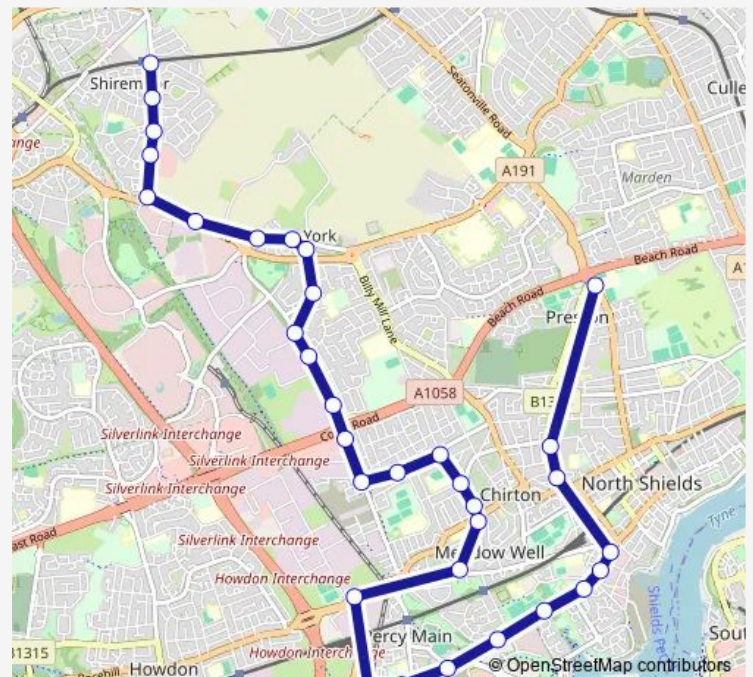

### Route schedule

Preston Village — Park Lane - Shiremoor Metro

Monday 15:11

Tuesday 15:11

Wednesday 15:11

Thursday 15:11

Friday 15:11

Saturday —

### Route info

Direction: Preston Village

Stops: 33

Trip Duration: 0 hour 41 min

660 — John Spence High School - Shiremoor Metro

Chirton Industrial Estate

Norham Road North-Balkwall Farm

Westminster Avenue