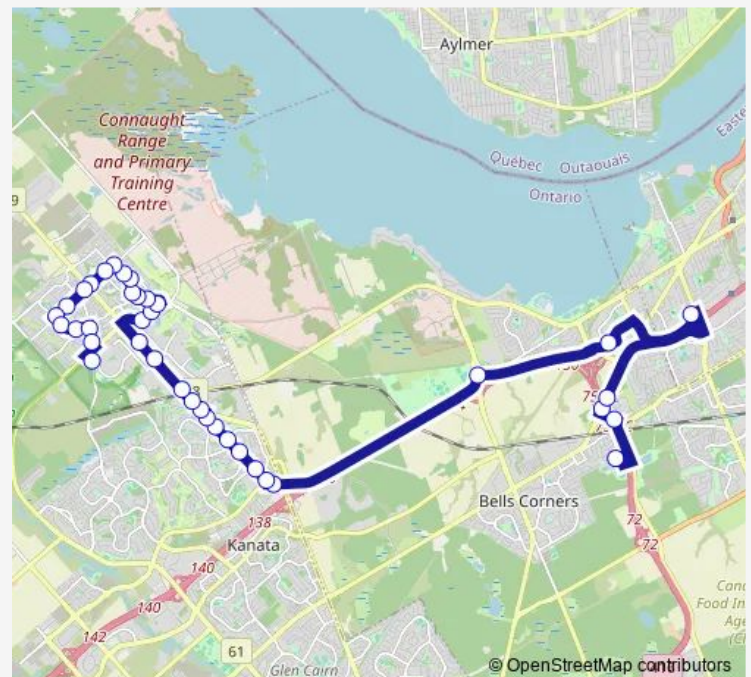

Thursday 15:36

Friday 15:36

Saturday —

Sunday —

Route info

Direction: Bell H.S / North

Stops: 38

Trip Duration: 0 hour 36 min

Route info

Direction: INNOVATION A

Stops: 40

Trip Duration: 0 hour 36 min

Teron / Bethune

Teron / Beaverbrook

1010 Teron

Teron / Penfield