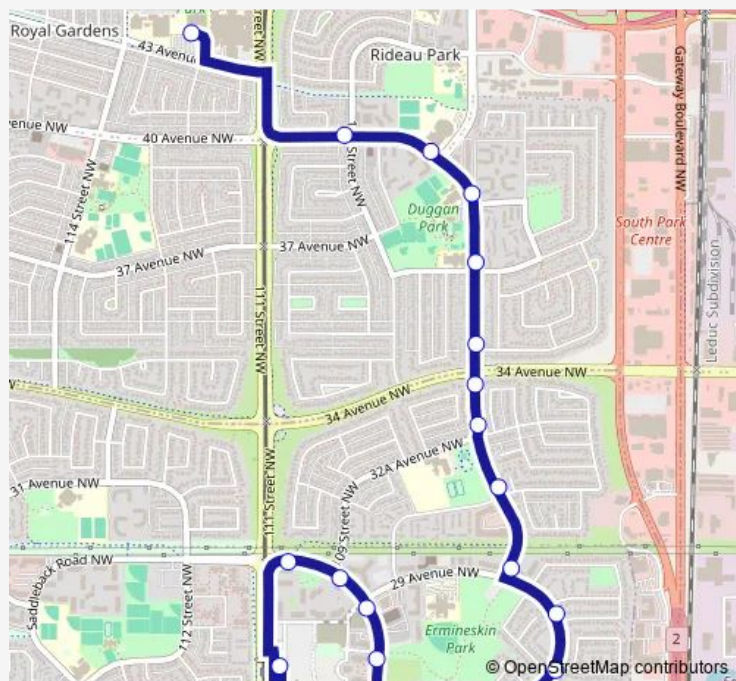

Bus 660 Century Park - Harry Ainlay

[Go to website](#)

Direction

Century Park Transit Centre Bay B — Harry Ainlay Loop

22 stops

[Open route schedule](#)

Century Park Transit Centre Bay B

111 Street & 29A Avenue

109 Street & 29A Avenue

109 Street & 29 Avenue

109 Street & 28 Avenue

109 Street & 25 Avenue

109 Street & 25 Avenue

107 Street & 25 Avenue

106a Street & 25 Avenue

105 Street & 25 Avenue

105 Street & 26 Avenue

105 Street & 28 Avenue

106 Street & 29 Avenue

106 Street & 31 Avenue

106 Street & 32A Avenue

106 Street & 34 Avenue

106 Street & 35 Avenue

106 Street & 36A Avenue

106 Street & 38 Avenue

106 Street & 40 Avenue

108 Street & 40 Avenue

Route schedule

Century Park Transit Centre Bay B — Harry Ainlay Loop

Monday 07:35-07:47

Tuesday 07:35-07:47

Wednesday 07:35-07:47

Thursday 07:35-07:47

Friday 07:35-07:47

Saturday —

Sunday —

Route info

Direction: Century Park Transit Centre Bay B

Stops: 22

Trip Duration: 0 hour 25 min

660 — Century Park - Harry Ainlay