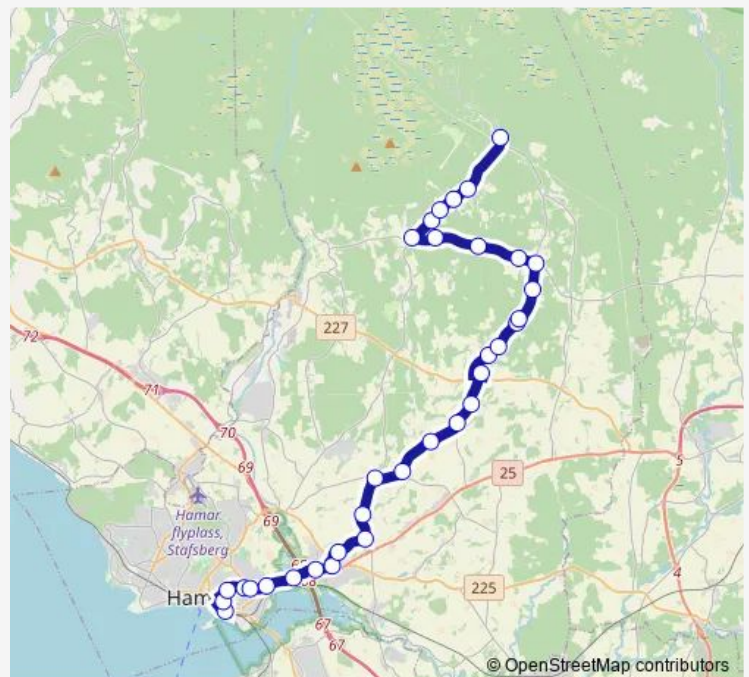

Saturday 10:40-14:40

Sunday —

Route info

Direction: Gåsbu

Stops: 33

Trip Duration: 0 hour 36 min

■ 660 — Hamar - Østås - Gåsbu - Hamar

Kåtorp omsorgsboliger