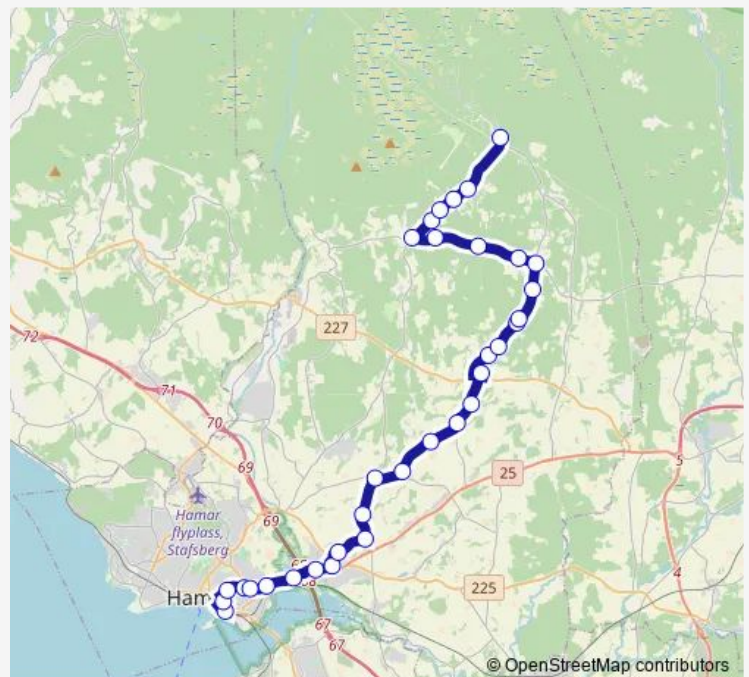

Saturday 10:40-14:40

Sunday —

Route info

Direction: Gåsbu

Stops: 33

Trip Duration: 0 hour 36 min

660 — Hamar - Østås - Gåsbu - Hamar

Kåtorp omsorgsboliger