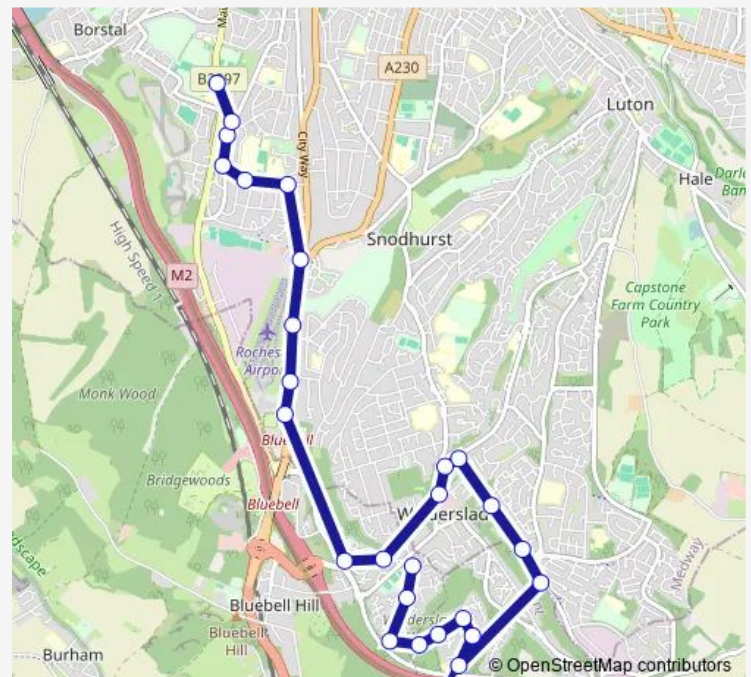

Dargets Road

Walderslade Primary School

Princes Avenue

Village Centre

Robin Hood Lane Lower

Taddington Wood Lane

Asda

Watson Avenue

Thursday 07:20-07:25

Friday 07:20-07:25

Saturday —

Sunday —

Route info

Direction: Tunbury Avenue

Stops: 26

Trip Duration: 0 hour 40 min

660 — Walderslade - Rochester Grammar Schools

The Thomas Aveling School

Binnacle Road

The Tideway

Hawser Road

Grammar Schools

Direction

Grammar Schools — Taddington Wood Lane

Thursday 15:30

Friday 15:30

Saturday —

Sunday —

Route info

Direction: Grammar Schools

Stops: 19

Trip Duration: 0 hour 31 min