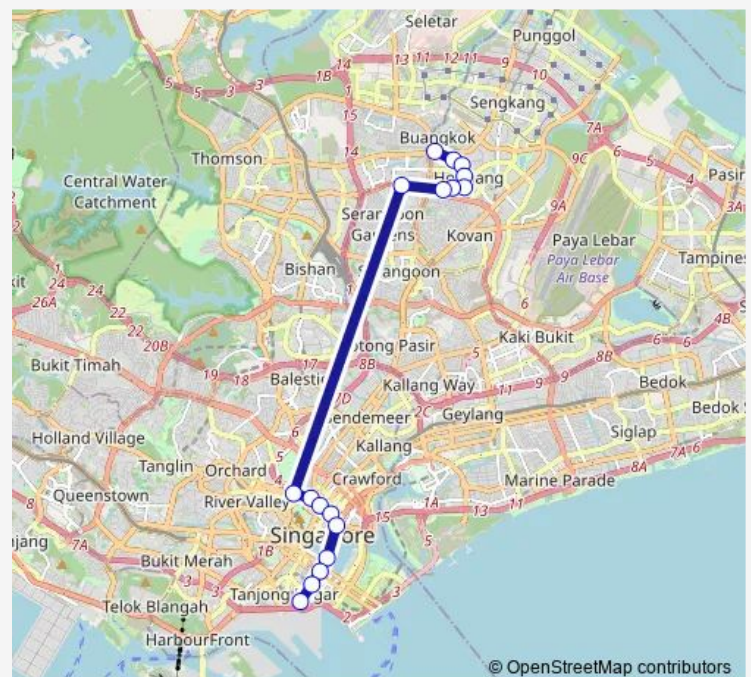

AFT Bras Basah STN Exit A

Raffles Hotel

Opp War Memorial Pk

OUE Bayfront

One Raffles Quay

UIC Bldg

Opp MAS Bldg

Route schedule

Route info

Direction: Opp Blk 968

Stops: 17

Trip Duration: 1 hour 11 min

■ 660

BusMaps

Direction

Mapletree Anson — Blk 969

19 stops

[Open route schedule](#)

Mapletree Anson

Aft Capital Twr

OPP SO Sofitel S'Pore

Raffles Pl Stn Exit F

Fullerton Sq

Esplanade Bridge

Tuesday 18:20

Wednesday 18:20

Thursday 18:20

Friday 18:20

Saturday —

Sunday —

Route info

Direction: Mapletree Anson