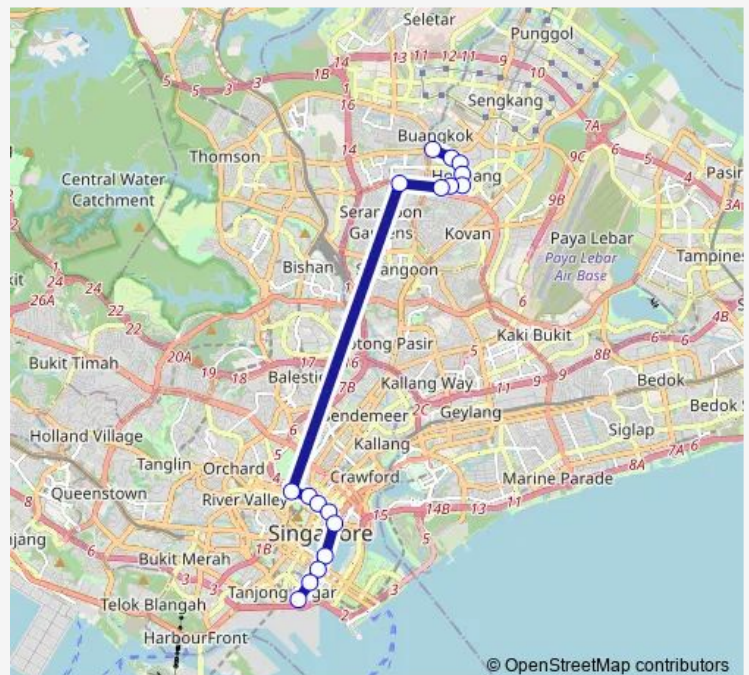

### Route schedule

Opp Blk 968 — Opp MAS Bldg

Monday 07:30

Tuesday 07:30

Wednesday 07:30

Thursday 07:30

Friday 07:30

Saturday —

### Route info

Direction: Opp Blk 968

Stops: 17

Trip Duration: 1 hour 11 min

660

BusMaps