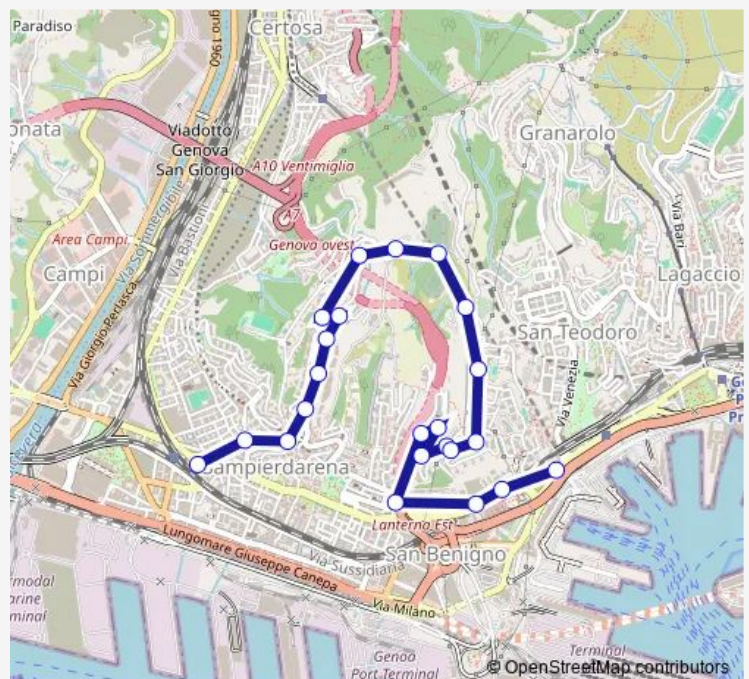

Thursday 21:15-00:50⁺¹

Friday 21:15-00:50⁺¹

Saturday 21:15-00:50⁺¹

Sunday 21:15-00:50⁺¹

Route info

Direction: Dinegro/Terminal Traghetti

Stops: 23

Trip Duration: 0 hour 16 min

660 — Via Milano - Cim.Castagna - P.za Montano (Samp)

Farini/Monti

Montano/Sampierdarena Fs

Direction

Montano/Sampierdarena Fs — Dinegro/Terminal Traghetti

23 stops

[Open route schedule](#)

Montano/Sampierdarena Fs

Monday 20:50-00:30⁺¹

Tuesday 20:50-00:30⁺¹

Wednesday 20:50-00:30⁺¹

Thursday 20:50-00:30⁺¹

Friday 20:50-00:30⁺¹

Saturday 20:50-00:30⁺¹

Sunday 20:50-00:30⁺¹

Route info