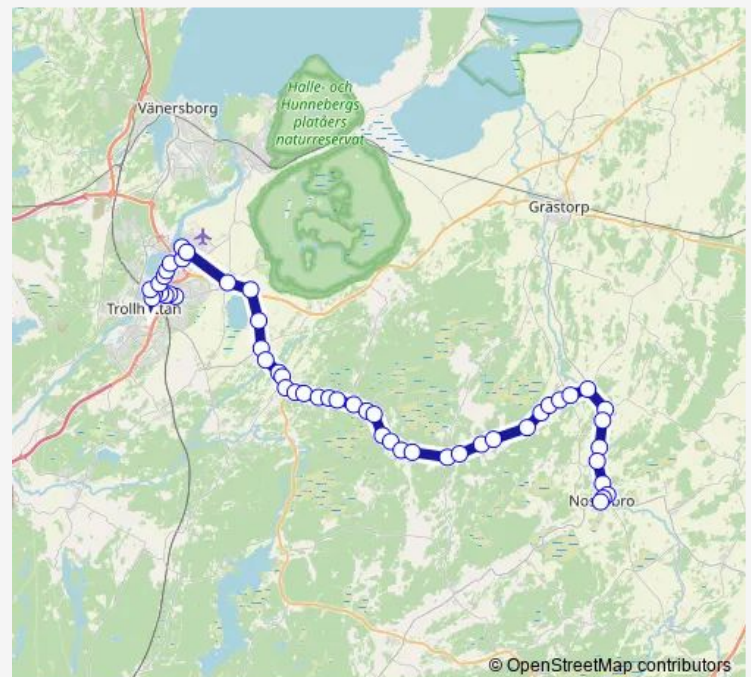

Saturday —

Sunday —

Route info

Direction: Trollhättan Centralstation

Stops: 51

Trip Duration: 0 hour 52 min

Mon

Råbäcken