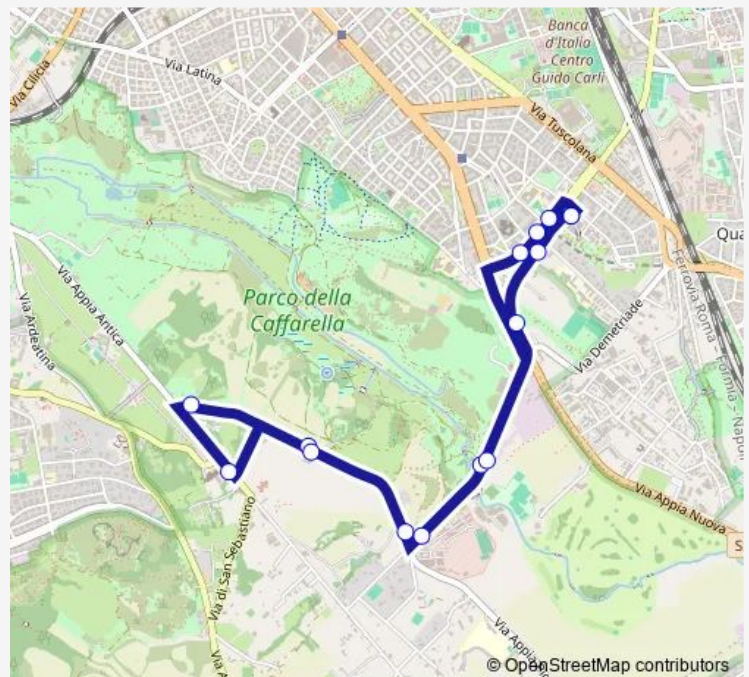

Tuesday 07:00-20:45

Wednesday 07:00-20:45

Thursday 07:00-20:45

Friday 07:00-20:45

Saturday 07:00-20:45

Sunday 07:00-20:45

Route info

Direction: Arco Di Travertino (Ma)

Stops: 15

Trip Duration: 0 hour 29 min

660

BusMaps

660 Bus time schedules and route maps are available in an offline PDF at busmaps.com. Use the busmaps.com website to see live bus times, train schedule or subway schedule, and step-by-step directions for all public transit in Rome