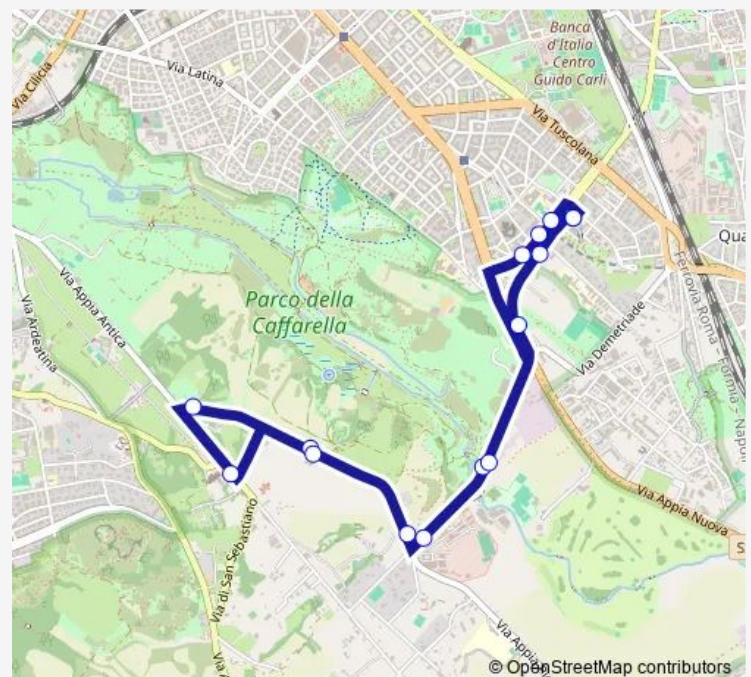

Tuesday 07:00-20:45

Wednesday 07:00-20:45

Thursday 07:00-20:45

Friday 07:00-20:45

Saturday 07:00-20:45

Sunday 07:00-20:45

Route info

Direction: Arco Di Travertino (MA)

Stops: 15

Trip Duration: 0 hour 29 min

660

BusMaps

660 Bus time schedules and route maps are available in an offline PDF at busmaps.com. Use the busmaps.com website to see live bus times, train schedule or subway schedule, and step-by-step directions for all public transit in Rome