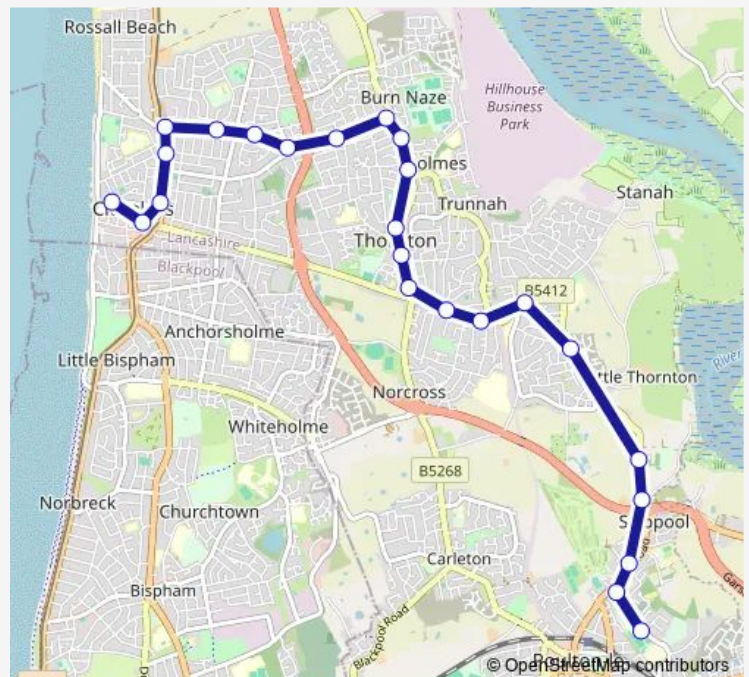

Lincoln Avenue

Dorset Avenue

Beach Road

Route schedule

Hodgson School — Bus Station

Monday 15:15

Tuesday 15:15

Wednesday 15:15

Thursday 15:15

Friday 15:15

Saturday —

Sunday —

Route info

Direction: Hodgson School

Stops: 24

Trip Duration: 0 hour 43 min

660 — Cleveleys - Poulton Hodgson HS

Rough Lea Road

Nutter Road

Bus Station

Direction

Bus Station — Hodgson High School

25 stops

[Open route schedule](#)

Bus Station

Rough Lea Road

Library

Dorset Avenue

Lincoln Ave

Halton Avenue

Central Avenue North

Tennyson Avenue