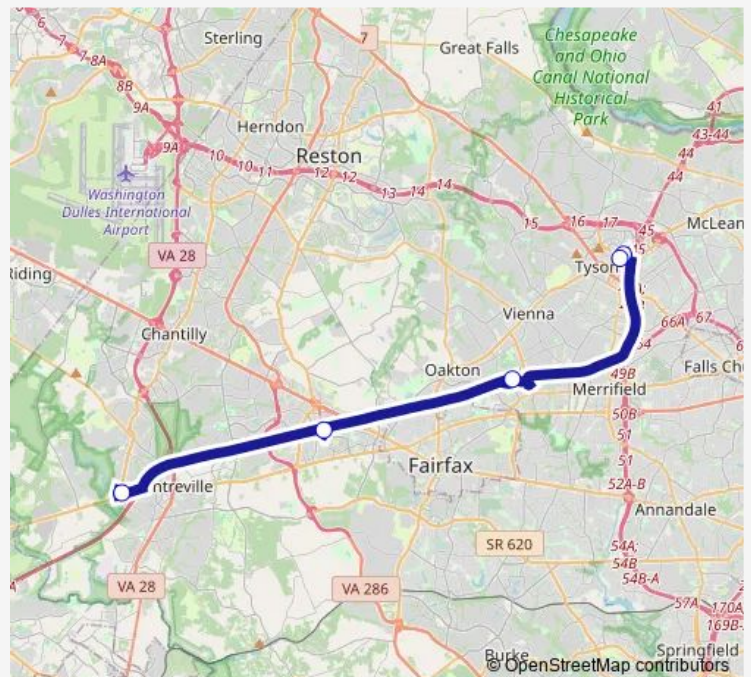

Bus 660 Centreville PnR - Tysons Exp

[Go to website](#)

Direction

Tysons Corner Metro — Centreville P+R

7 stops

[Open route schedule](#)

Tysons Corner Metro

International DR @ Greensboro Dr

Tysons Blvd @ Galleria AT Tysons li

Tysons Blvd @ Westbranch Dr

Vienna Metro

Monument DR Transit Center BAY C

Centreville P+R

Route schedule

Tysons Corner Metro — Centreville P+R

Monday 05:40-20:00

Tuesday 05:40-20:00

Wednesday 05:40-20:00

Thursday 05:40-20:00

Friday 05:40-20:00

Saturday —

Sunday —

Route info

Direction: Tysons Corner Metro

Stops: 7

Trip Duration: 0 hour 39 min

660 — Centreville PnR - Tysons Exp

Direction

Centreville P+R — Tysons Corner Metro

5 stops

[Open route schedule](#)

Centreville P+R