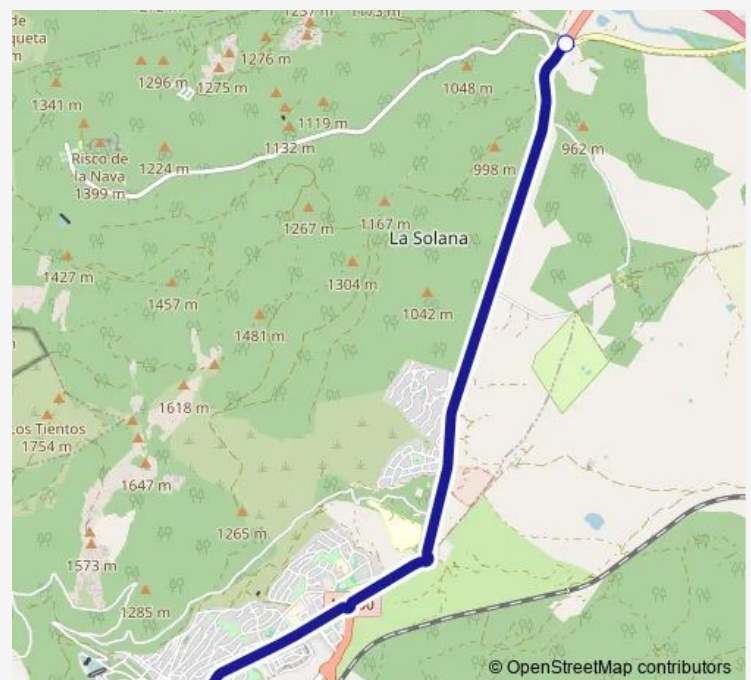

**Direction**EST. DE AUTOBUSES DE S.L.DE EL ESCORIAL —  
CTRA.M600-VALLE DE LOS CAÍDOS

2 stops

[Open route schedule](#)

EST. DE AUTOBUSES DE S.L.DE EL ESCORIAL

CTRA.M600-VALLE DE LOS CAÍDOS

**Route schedule**EST. DE AUTOBUSES DE S.L.DE EL ESCORIAL —  
CTRA.M600-VALLE DE LOS CAÍDOS

Monday	—
Tuesday	—
Wednesday	—
Thursday	14:15
Friday	—
Saturday	—
Sunday	—

**Route info**

Direction: EST. DE AUTOBUSES DE S.L.DE EL ESCORIAL

Stops: 2

Trip Duration: 0 hour 1 min

**Direction**

CTRA.M600-VALLE DE LOS CAÍDOS — EST. DE AUTOBUSES DE S.L.DE EL ESCORIAL

2 stops

[Open route schedule](#)

CTRA.M600-VALLE DE LOS CAÍDOS

EST. DE AUTOBUSES DE S.L.DE EL ESCORIAL

## Route info

Direction: CTRA.M600-VALLE DE LOS CAÍDOS

Stops: 2

Trip Duration: 0 hour 8 min

660 Bus time schedules and route maps are available in an offline PDF at busmaps.com. Use the busmaps.com website to see live bus times, train schedule or subway schedule, and step-by-step directions for all public transit in Guadarrama