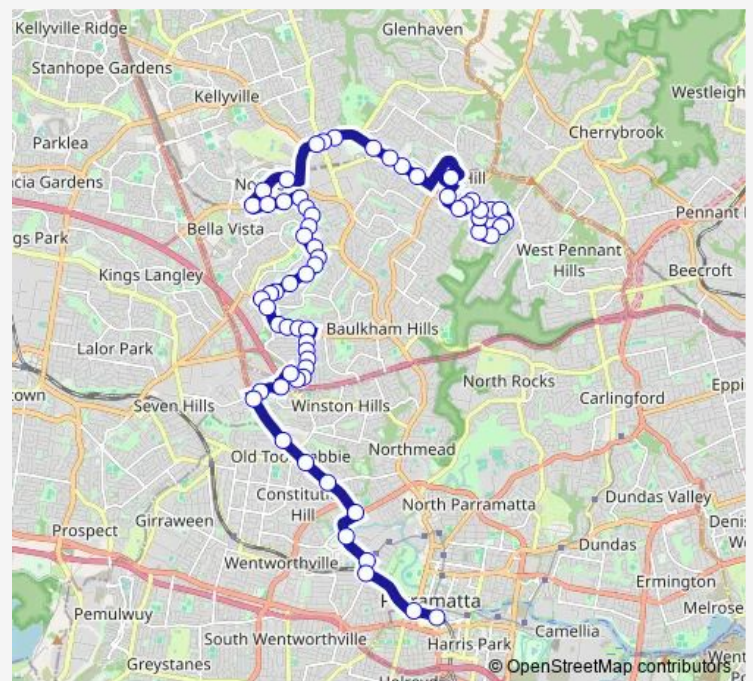

Showground Rd Opp Kings Rd

Showground Rd Before Victoria Av

Showground Rd After Victoria Av

Norwest Bvd Opp Bedford College

Route schedule

Castlewood Dr Before Jasmine Way — Parramatta Station, Stand A1

Monday 04:43-22:25

Tuesday 04:43-22:25

Wednesday 04:43-22:25

Thursday 04:43-22:25

Friday 04:43-22:25

Saturday 06:03-22:06

Sunday 07:00-20:05

Route info

Direction: Castlewood Dr Before Jasmine Way

Stops: 62

Trip Duration: 0 hour 54 min

660 — Parramatta to Castlewood via Norwest

Norwest Station, Norwest Bvd

Reston Grange After Norwest Bvd

Barina Downs Rd Before Evesham Ct

Barina Downs Rd Before Hillsborough Way