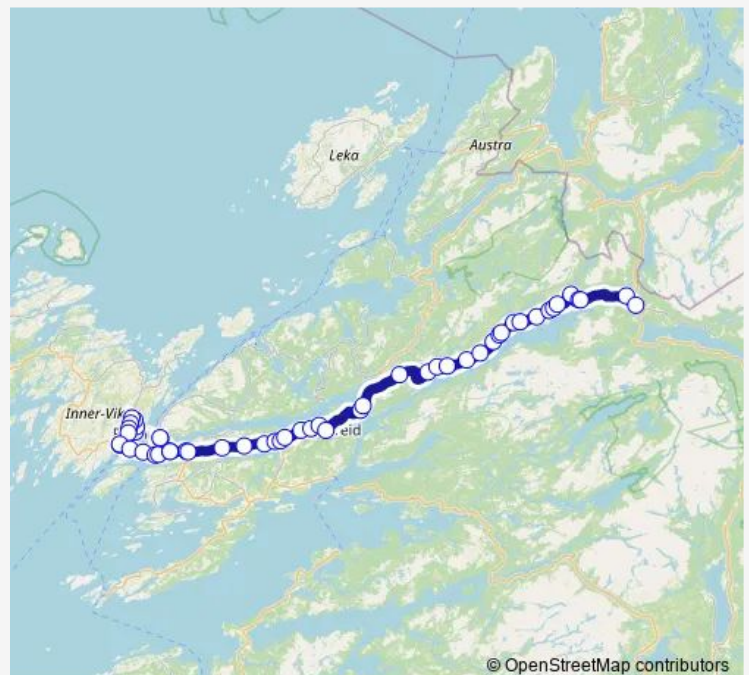

Thursday 07:55

Friday 07:55

Saturday —

Sunday —

Route info

Direction: Rørvik hurtigbåtkai

Stops: 30

Trip Duration: 0 hour 50 min