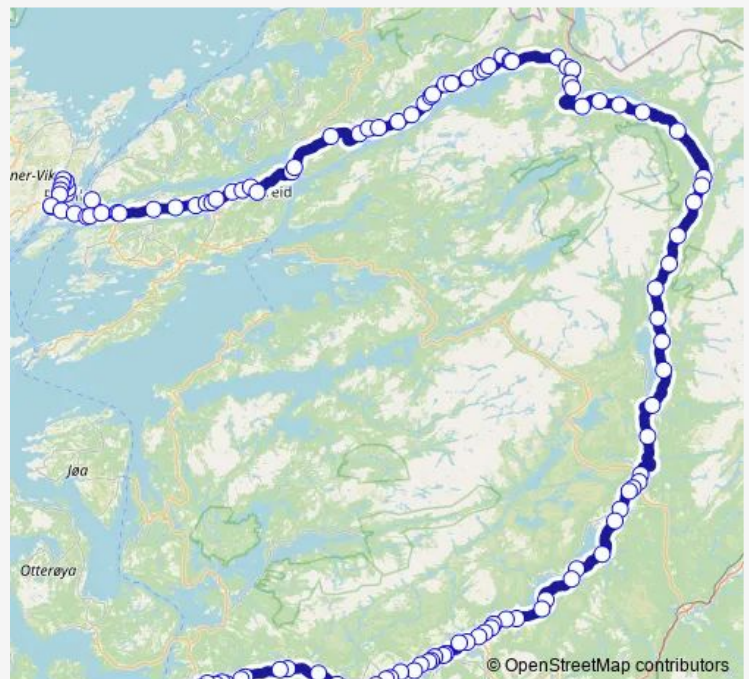

Sandnes vegdele

Sørli vegdele

Lillevedde

Route schedule

Rørvik hurtigbåtkai — Kolvereid

Monday	07:55
Tuesday	07:55
Wednesday	07:55
Thursday	07:55
Friday	07:55
Saturday	—
Sunday	—

Route info

Direction: Rørvik hurtigbåtkai

Stops: 30

Trip Duration: 0 hour 50 min

660 — Foldereid - Kolvereid - Rørvik

BusMaps

Vestgård

Nakling

Heimstad

Strømbrua