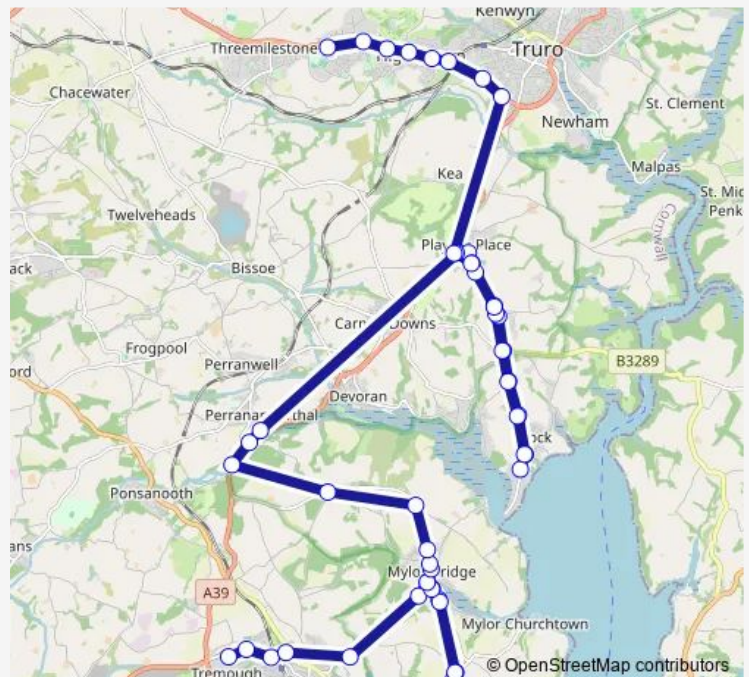

Penoweth

Recreation Ground

Lemon Arms

Route schedule

Penryn Campus Falmouth Univ — Truro College

Monday 07:37

Tuesday 07:37

Wednesday 07:37

Thursday 07:37

Friday 07:37

Saturday —

Sunday —

Route info

Direction: Penryn Campus Falmouth Univ

Stops: 56

Trip Duration: 1 hour 18 min

660 — Brill Hillcrest - Truro College

School

Springfield Park

Restronguet Turn

Carclew Upper Lodge

Cosawes Turning

Perran Foundry

Norway Inn

Thursday 07:00

Friday 07:00

Saturday —

Sunday —

Route info

Direction: Hillcrest

Stops: 26

Trip Duration: 0 hour 37 min