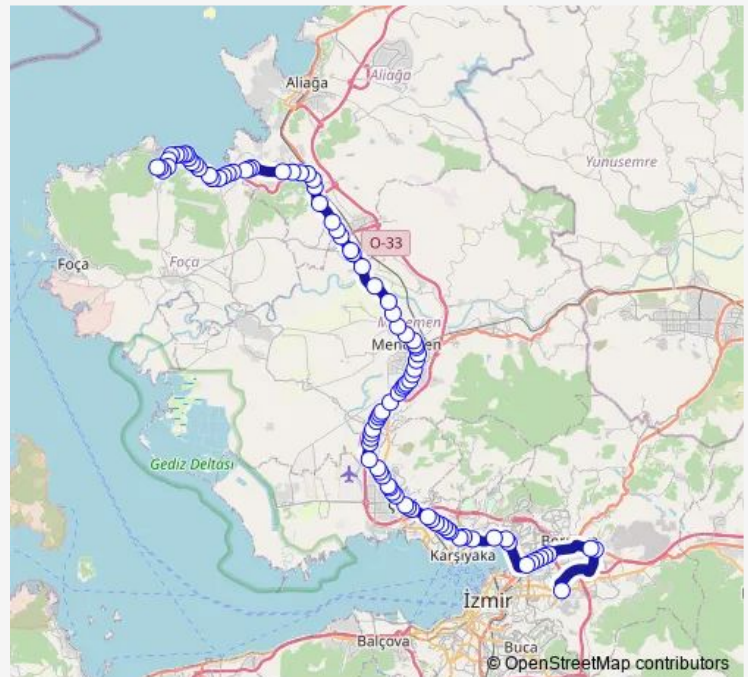

Thursday 00:20-23:40

Friday 00:20-23:40

Saturday 00:20-23:50

Sunday 00:20-23:50

Route info

Direction: Otogar Yeni

Stops: 95

Trip Duration: 2 hour 20 min