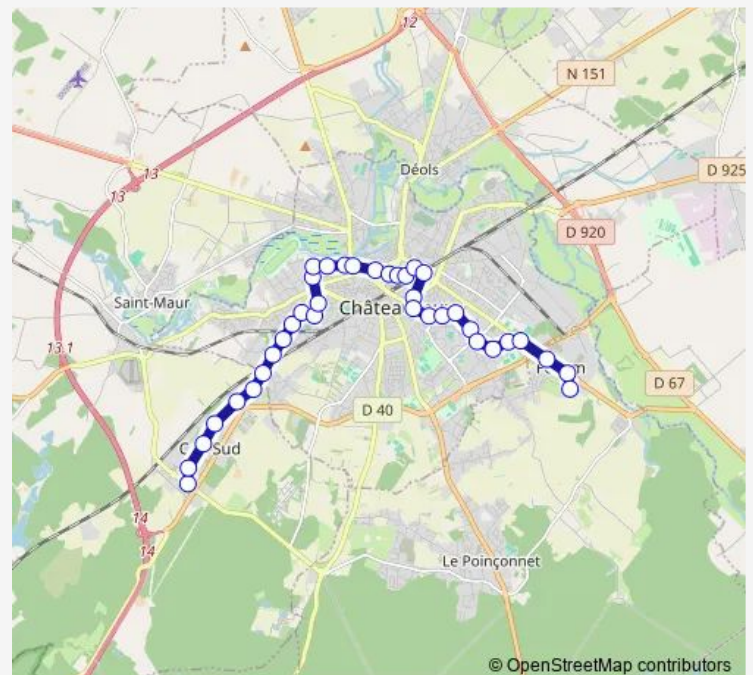

Republique

Poste

Capucins

Route schedule

CAP Sud — Forum

Monday —

Tuesday —

Wednesday —

Thursday —

Friday —

Saturday —

Sunday 08:37-15:55

Route info

Direction: CAP Sud

Stops: 37

Trip Duration: 0 hour 43 min

1d — Ligne 1D toutes périodes

BusMaps

Gares

Voltaire

Colbert

Cluis

8 Mai

Bernard Louvet