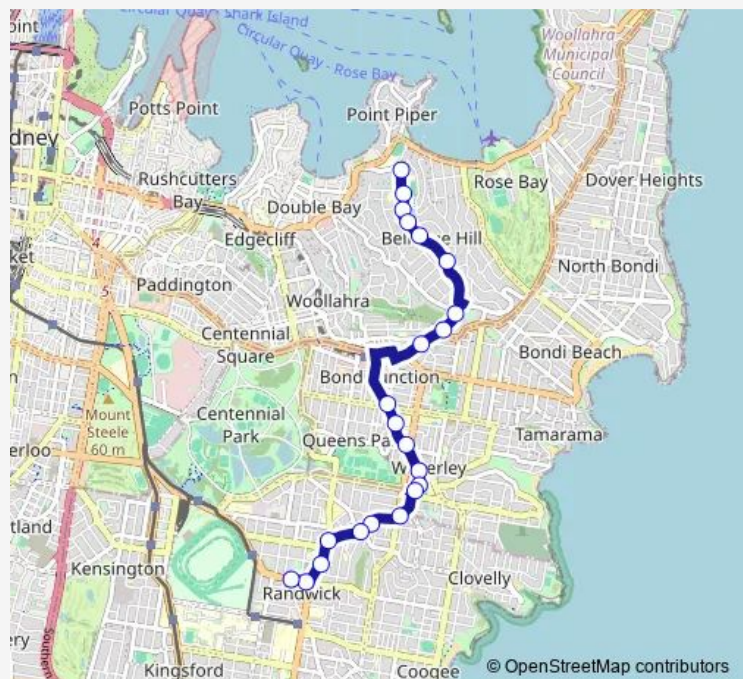

Old South Head Rd At Paul St

Bronte Rd At Birrell St

Bronte Rd Opp Waverley Public School

Bronte Rd At Carrington Rd

Bronte Rd Opp Albion St

St Catherine's School, Gate 1, Albion St

Albion St Before Carrington Rd

Frenchmans Rd At Kemmis St

Frenchmans Rd At Clovelly Rd

Frenchmans Rd At Avoca St

Avoca St At Eulalie Av

Alison Rd At Avoca St

Alison Rd Opp Alison Park

Route schedule

Victoria Rd At Aston Gdn — Alison Rd Opp Alison Park

Monday	15:25
Tuesday	15:25
Wednesday	15:25
Thursday	15:25
Friday	15:25
Saturday	—
Sunday	—

Route info

Direction: Victoria Rd At Aston Gdn

Stops: 21

Trip Duration: 0 hour 32 min

680e — Cranbrook School Bellevue Hill to Randwick Junction