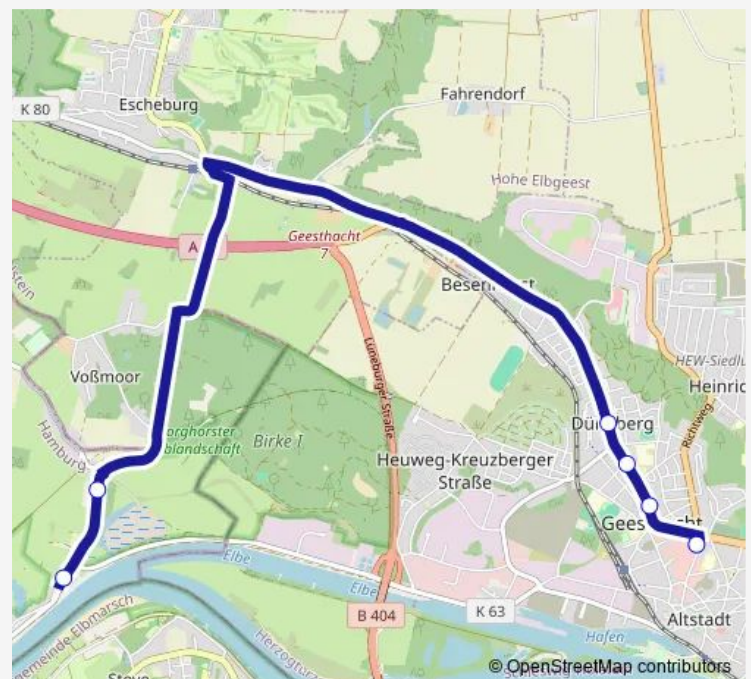

Wednesday 06:34-20:36

Thursday 06:34-20:36

Friday 06:34-20:36

Saturday 07:36-20:36

Sunday 08:36-20:36

Route info

Direction: Geesthacht, ZOB

Stops: 6

Trip Duration: 0 hour 13 min

■ 939 — Altengamme > Geesthacht, ZOB (Baustellenpendelbus)

BusMaps

Direction

Zeltplatz Altengamme — Geesthacht, Zob

6 stops

[Open route schedule](#)

Zeltplatz Altengamme

Borghorst

Geesthacht, Düneberger Straße

Geesthacht, Waldstraße

Geesthacht, An der Post

Geesthacht, Zob

Route schedule

Zeltplatz Altengamme — Geesthacht, Zob

Monday	07:12-23:15
Tuesday	07:12-23:15
Wednesday	07:12-23:15
Thursday	07:12-23:15
Friday	07:12-23:15
Saturday	08:15-23:15
Sunday	09:15-23:15

Route info

Direction: Zeltplatz Altengamme

Stops: 6

Trip Duration: 0 hour 16 min

939 Bus time schedules and route maps are available in an offline PDF at busmaps.com. Use the busmaps.com website to see live bus times, train schedule or subway schedule, and step-by-step directions for all public transit in Geesthacht