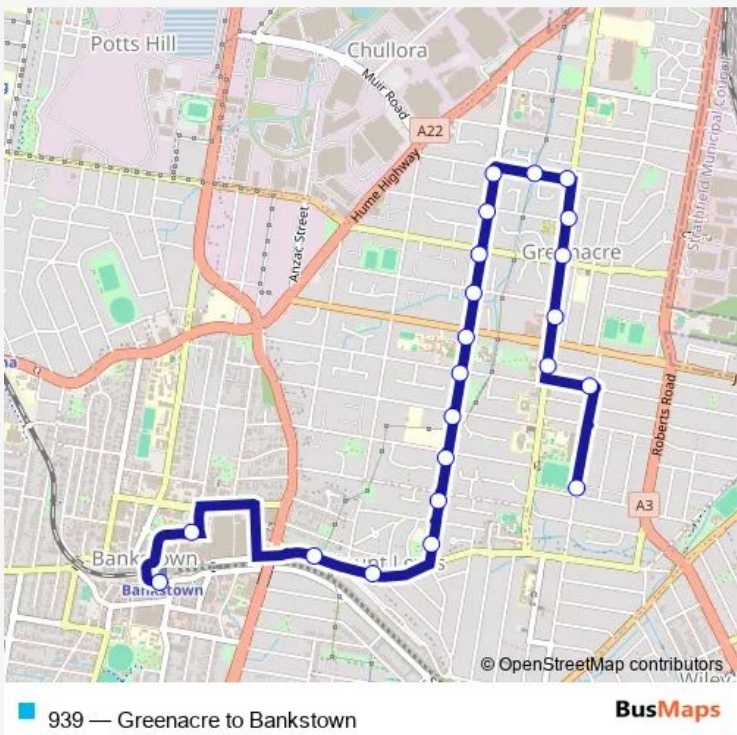

Bus 939 Greenacre to Bankstown

[Go to website](#)

Direction
 Bankstown Station, Stand E — Acacia Av Opp Roberts Park
 22 stops
[Open route schedule](#)

- Bankstown Station, Stand E
- Bankstown Central, The Mall, Stand C
- Wattle St After Stacey St
- Wattle St Before Frank St
- Mt Lewis Infants School, Noble Av
- Noble Av Before Old Kent Rd
- Noble Av Before Greenacre Rd
- Noble Av At Mimosa Rd
- Noble Av At Banksia Rd
- Noble Av At Boronia Rd
- Noble Av At Chiswick Rd
- Noble Av At Rawson Rd
- Noble Av At Northcote Rd
- Noble Av At Cardigan Rd
- Cardigan Rd At Charmaine Av
- Cardigan Rd At Waterloo Rd
- Waterloo Rd Opp Northcote Rd
- Waterloo Rd At Rawson Rd
- Waterloo Rd Opp Sydney Full Gospel Church
- Greenacre Shops, Waterloo Rd, Stand A
- Wangee Rd At Acacia Av

Route schedule
 Bankstown Station, Stand E — Acacia Av Opp Roberts Park

Monday	07:08-18:38
Tuesday	07:08-18:38
Wednesday	07:08-18:38
Thursday	07:08-18:38
Friday	07:08-18:38
Saturday	08:28-17:28
Sunday	—

Route info
 Direction: Bankstown Station, Stand E
 Stops: 22
 Trip Duration: 0 hour 21 min

Direction

Acacia Av Opp Roberts Park — Bankstown Station, Stand C

26 stops

[Open route schedule](#)

Acacia Av Opp Roberts Park

Route schedule

Acacia Av Opp Roberts Park — Bankstown Station, Stand C

Monday 06:40-18:10

Tuesday 06:40-18:10

Wednesday 06:40-18:10

Thursday 06:40-18:10

Friday 06:40-18:10

Saturday 07:57-16:57