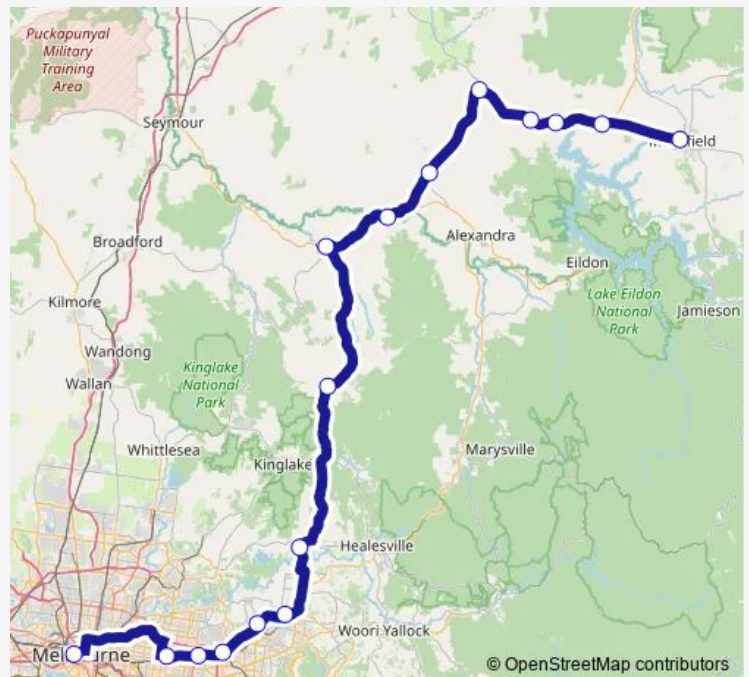

Monday	08:30
Tuesday	08:30
Wednesday	08:30
Thursday	08:30
Friday	08:30
Saturday	08:30
Sunday	13:00

**Route info**

Direction: Southern Cross Coach Terminal/Spencer St (Melbourne City)

Stops: 16

Trip Duration: 3 hour 20 min

Melbourne - Mansfield Via Yea