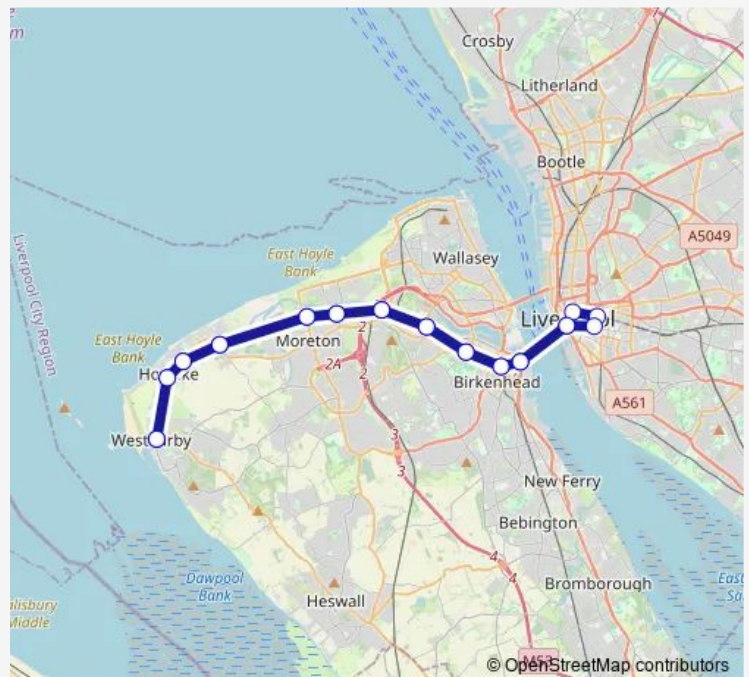

Birkenhead Hamilton Square

Liverpool James Street

Moorfields

Liverpool Lime Street

Liverpool Central

Liverpool James Street

Birkenhead Hamilton Square

Conway Park

Birkenhead Park

Birkenhead North

Bidston

Route schedule

West Kirby — West Kirby

Monday 05:51-23:04

Tuesday 05:51-23:04

Wednesday 05:51-23:04

Thursday 05:51-23:04

Friday 05:51-23:04

Saturday 05:51-23:04

Sunday 08:01-23:01

Route info

Direction: West Kirby

Stops: 27

Trip Duration: 1 hour 6 min

■ Me:Wki->Wki — ME train service from WKI to Wki

Leasowe

Moreton (Merseyside)

Meols

Manor Road

Hoylake

West Kirby

Me:Wki->Wki Rail time schedules and route maps are available in an offline PDF at busmaps.com. Use the busmaps.com website to see live bus times, train schedule or subway schedule, and step-by-step directions for all public transit in Wallasey