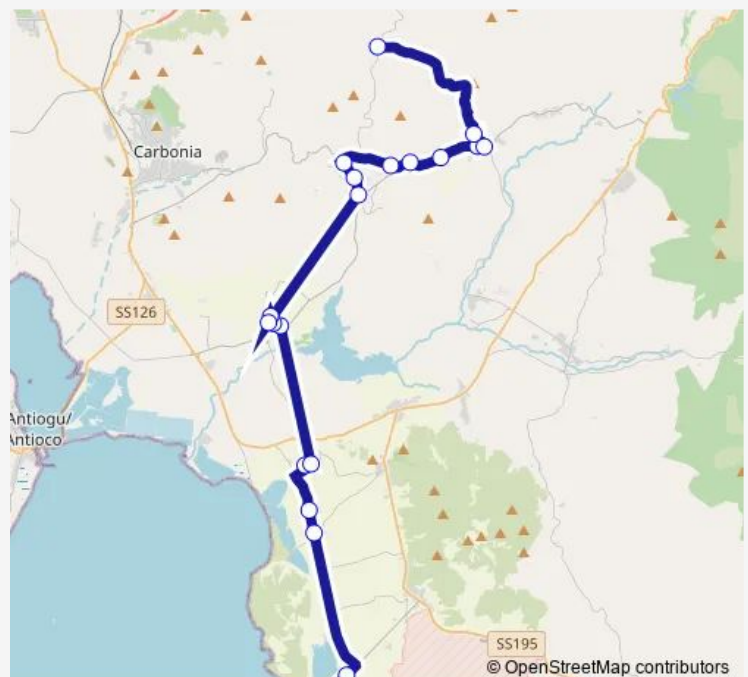

Narcao VIA Carbonia

Narcao Strada PER Terraseo

Narcao Terraseo

Route schedule

Portopino — Narcao Terraseo

Monday 13:00-18:30

Tuesday 13:00-18:30

Wednesday 13:00-18:30

Thursday 13:00-18:30

Friday 13:00-18:30

Saturday 13:00-18:30

Sunday 13:00-18:30

Route info

Direction: Portopino

Stops: 21

Trip Duration: 0 hour 56 min

Linea 862 — Portopino - Terraseo

Direction

Narcao Terraseo — Portopino

21 stops

[Open route schedule](#)

Narcao Terraseo

Narcao Strada PER Terraseo

Narcao VIA Carbonia

SP 110 SU Corru Manciu BAR Pizzeria

Portopino

Route schedule

Narcao Terraseo — Portopino

Monday 08:40-14:00

Tuesday 08:40-14:00

Wednesday 08:40-14:00

Thursday 08:40-14:00