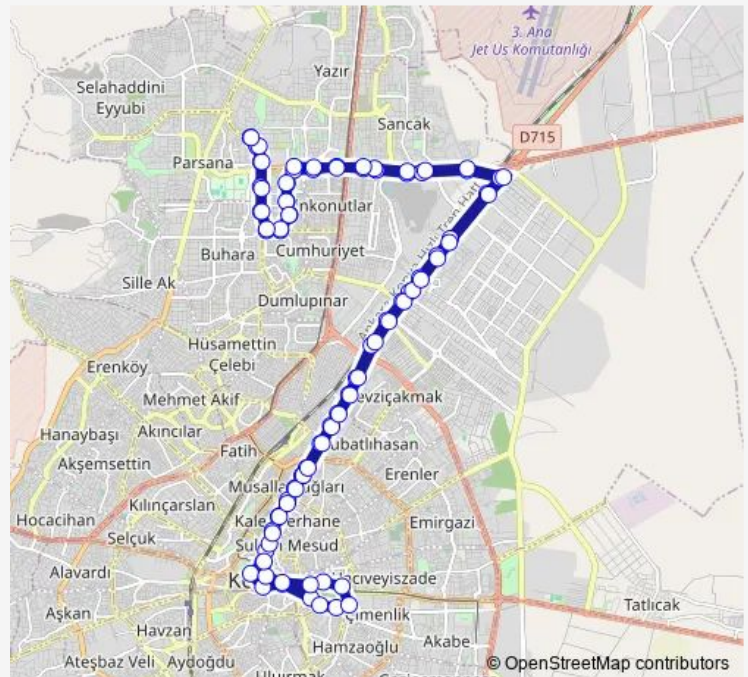

Thursday 06:15-19:20

Friday 06:15-19:20

Saturday 06:15-19:30

Sunday —

Route info

Direction: Türk Telekom Lisesi

Stops: 92

Trip Duration: 1 hour 40 min