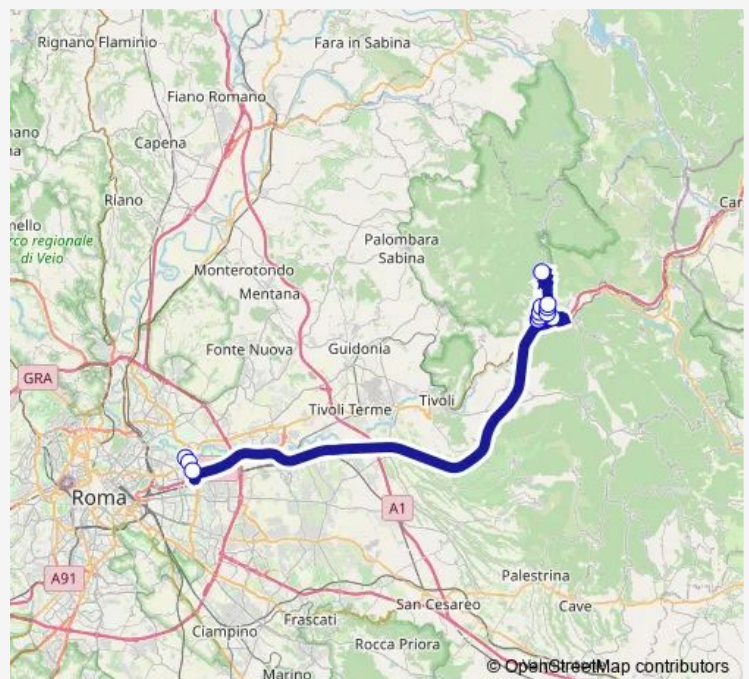

ROMA | Via Togliatti Via Alberini # f9015

ROMA | Via Togliatti Via D'Onofrio # f9017

VICOVARO | Via Tiburtina Via Meucci # f8958

VICOVARO | Via Tiburtina Via Mazzini # f8960

Vicovaro | Via Santa Maria # f11653

Vicovaro | Via San Vito Via Don Francorsi # f11654

Vicovaro | Via Colle Rosso Via San Vito # f11655

Vicovaro | Via Colle Rosso, 1 # f11656

Vicovaro | Via Colle Rosso Via Licinese # f11657

VICOVARO | Via Licinese Via Vallocchie # f9758

VICOVARO | Via Licinese Via Prati # f9759

Roccagiovine | Piazza Dampierre # f11659

Route schedule

ROMA | Ponte Mammolo (Metro B) # f9014 — Roccagiovine | Piazza Dampierre # f11659

Monday	18:15
Tuesday	18:15
Wednesday	18:15
Thursday	18:15
Friday	18:15
Saturday	—
Sunday	—

Route info

Direction: ROMA | Ponte Mammolo (Metro B) # f9014

Stops: 13

Trip Duration: 1 hour 5 min

Roma Ponte Mammolo - Roccagiovine # Mn684d

Bus time schedules and route maps are available in an offline PDF at busmaps.com. Use the busmaps.com website to see live bus times, train schedule or subway schedule, and step-by-step directions for all public transit in Vicovaro