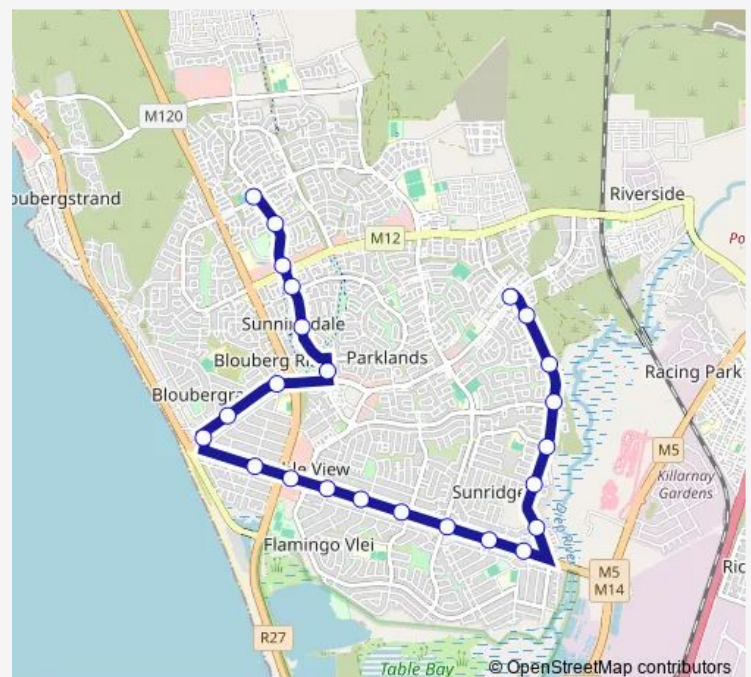

Bus TV15-R

[Go to website](#)

Direction

Tryall — Chippenham

24 stops

[Open route schedule](#)

- Tryall
- 134 Sunningdale
- 79 Sunningdale
- Nantucket
- Valderrama
- Garden
- 78 Porterfield
- 28 Porterfield
- Tritonia
- Popham
- Table View
- 117 Blaauwberg
- Grey
- Janssens
- Wood
- 237 Blaauwberg
- Boy de Goede
- 17 Gie
- Gie South
- Pinto
- Earlswood

Route schedule

Tryall — Chippenham

| | |
|-----------|-------------|
| Monday | 05:15-22:35 |
| Tuesday | 05:15-22:35 |
| Wednesday | 05:15-22:35 |
| Thursday | 05:15-22:35 |
| Friday | 05:15-22:35 |
| Saturday | 05:15-22:35 |
| Sunday | 05:15-22:35 |

Route info

Direction: Tryall

Stops: 24

Trip Duration: 0 hour 52 min

TV15-R

Gie Central

151 Gie

Chippenham