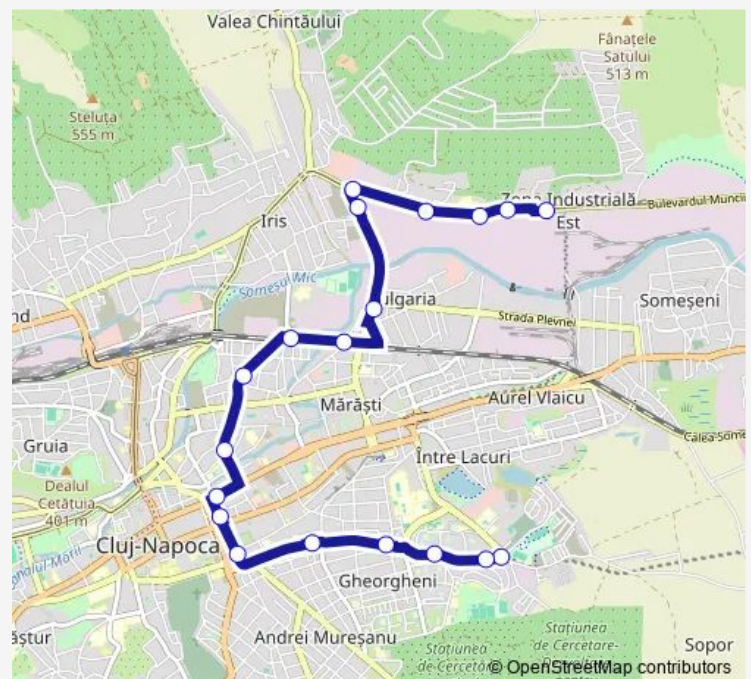

Trolleybus 10 Gheorgheni - Cug

[Go to website](#)

Direction

Disp. Unirii — Disp. ERS Cug

19 stops

[Open route schedule](#)

Disp. Unirii

Snagov Nord

Răsăritului

Haltă Mărăți

Bobârnei Est

Terapia Est

Terapia Sud

Sinterom Sud

Sieta

Termorom Sud

Saturday —

Sunday —

Route info

Direction: Disp. Unirii

Stops: 19

Trip Duration: 0 hour 39 min

10 — Gheorgheni - Cug

10 Trolleybus time schedules and route maps are available in an offline PDF at busmaps.com. Use the busmaps.com website to see live bus times, train schedule or subway schedule, and step-by-step directions for all public transit in Cluj-Napoca