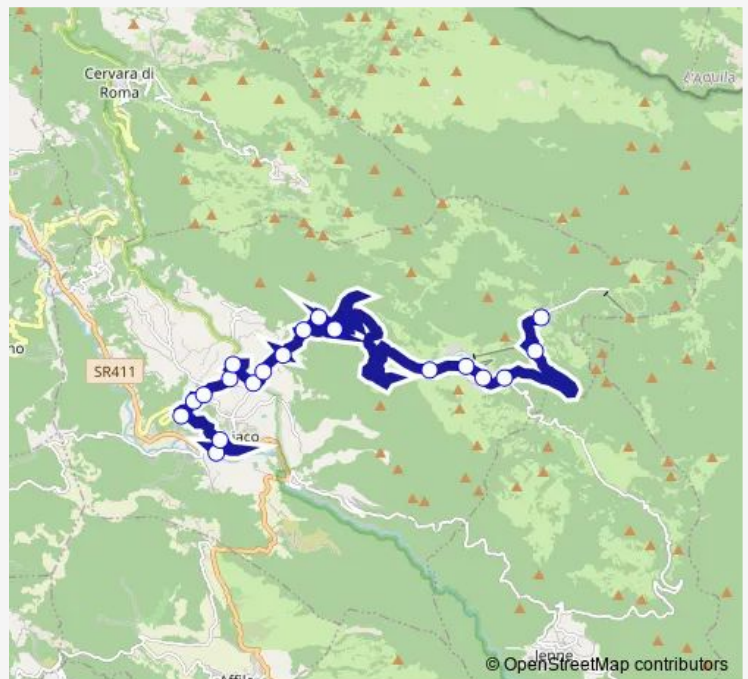

Direction

Subiaco | Piazza Falcone # f4782 — Subiaco | Campo dell'Osso # f11603

19 stops

[Open route schedule](#)

- Subiaco | Piazza Falcone # f4782
- Subiaco | Ist. Superiore Braschi # f11547
- Subiaco | Viale Giovanni Xxiii # f11548
- Subiaco | Ospedale # f11549
- Subiaco | Contrada Varole # f11550
- Subiaco | Contrada Risano # f11551
- Subiaco | Contrada Colle Perino # f11552
- Subiaco | Contrada Montore # f11593
- Subiaco | Contrada Camarde # f11594
- Subiaco | Contrada Cerasolo # f11595
- Subiaco | Contrada Marciano # f11596
- Subiaco | Contrada Tollano # f11597
- Subiaco | Via Livata (Km 4) # f11598
- Subiaco | Pian di Livata # f11599
- Subiaco | Piazza Monte Livata # f11600
- Subiaco | Viale Boschi Via Ciclamini # f11601
- Subiaco | Viale Boschi Via Jenne # f11602
- Subiaco | Viale dei Boschi, 81 # f15144
- Subiaco | Campo dell'Osso # f11603

Route schedule

Subiaco | Piazza Falcone # f4782 — Subiaco | Campo dell'Osso # f11603

Monday	06:10-14:15
Tuesday	06:10-14:15
Wednesday	06:10-14:15
Thursday	06:10-14:15
Friday	06:10-14:15
Saturday	06:10-14:00
Sunday	09:30-16:20

Route info

Direction: Subiaco | Piazza Falcone # f4782

Stops: 19

Trip Duration: 1 hour 0 min

Subiaco - Campo dell'Osso # Su17a

Bus time schedules and route maps are available in an offline PDF at busmaps.com. Use the busmaps.com website to see live bus times, train schedule or subway schedule, and step-by-step directions for all public transit in Subiaco

The schedule is provided in the local timezone. Times with "(+1)" indicate departures on the next day.

PDF file created on 2025-01-16

2024 BusMaps.com - All Rights Reserved