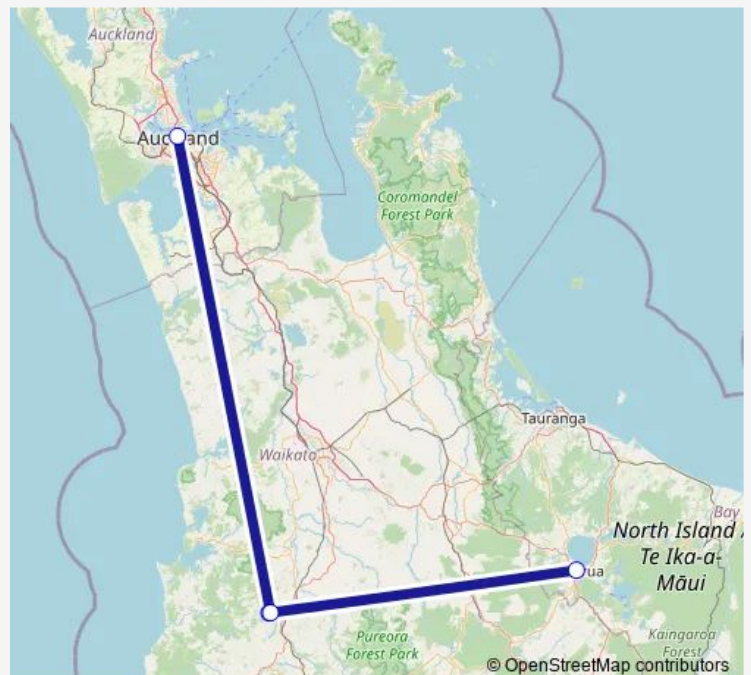

### Direction

Rotorua — Auckland - Central

4 stops

[Open route schedule](#)

Rotorua

Waitomo Glowworm Caves

Waitomo Township

Auckland - Central

### Route schedule

Rotorua — Auckland - Central

Monday	08:00
Tuesday	08:00
Wednesday	08:00
Thursday	08:00
Friday	08:00
Saturday	08:00
Sunday	08:00

### Route info

Direction: Rotorua

Stops: 4

Trip Duration: 6 hour 15 min

Auckland - Central - Rotorua

**Direction**

Auckland - Central — Rotorua

4 stops

[Open route schedule](#)

Auckland - Central

Waitomo Glowworm Caves

Waitomo Township

Rotorua