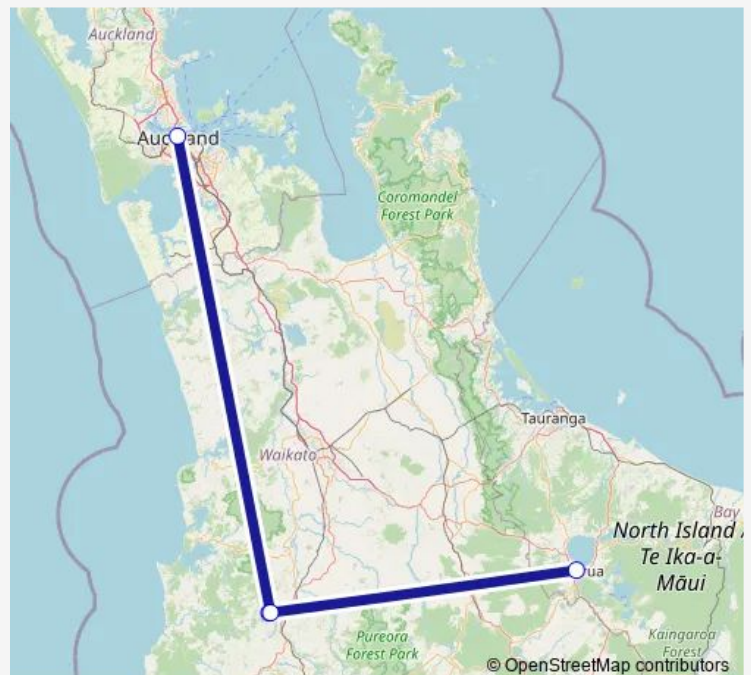

### Direction

Rotorua — Auckland - Central

4 stops

[Open route schedule](#)

Rotorua

Waitomo Glowworm Caves

Waitomo Township

Auckland - Central

### Route schedule

Rotorua — Auckland - Central

Monday 07:45

Tuesday 07:45

Wednesday 07:45

Thursday 07:45

Friday 07:45

Saturday 07:45

### Route info

Direction: Rotorua

Stops: 4

Trip Duration: 7 hour 0 min

Auckland - Central - Rotorua

**Direction**

Auckland - Central — Rotorua

4 stops

## Route info

Direction: Auckland - Central

Stops: 4

Trip Duration: 6 hour 0 min

Bus time schedules and route maps are available in an offline PDF at [busmaps.com](https://busmaps.com). Use the [busmaps.com](https://busmaps.com) website to see live bus times, train schedule or subway schedule, and step-by-step directions for all public transit in Auckland