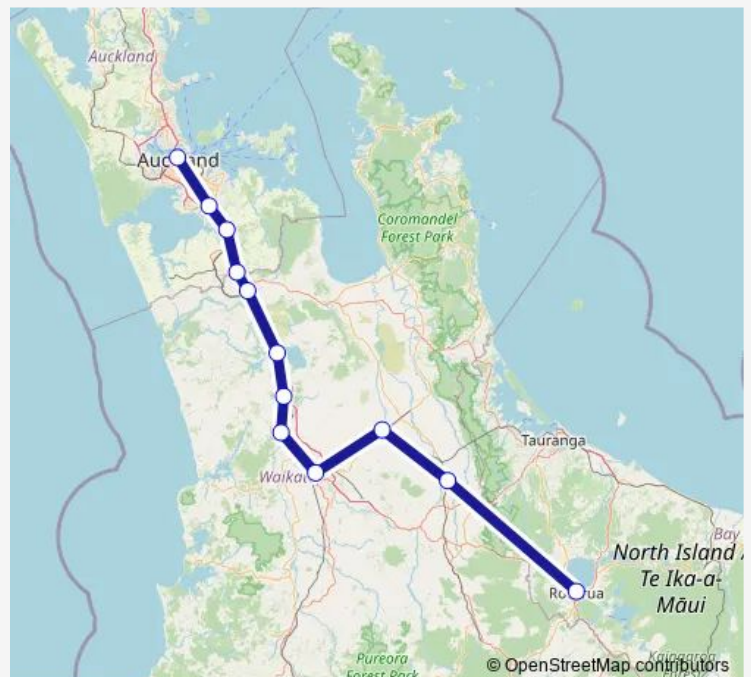

### Route schedule

Auckland - Central — Rotorua

Monday 12:45

Tuesday 12:45

Wednesday 12:45

Thursday 12:45

Friday 12:45

Saturday 12:45

### Route info

Direction: Auckland - Central

Stops: 12

Trip Duration: 4 hour 25 min

Auckland - Central - Rotorua

## Direction

Rotorua — Auckland - Central

4 stops

[Open route schedule](#)

Rotorua

Hamilton - Central

Manukau City (Auckland)

Auckland - Central

## Route info

Direction: Rotorua

Stops: 4

Trip Duration: 4 hour 0 min

**Direction**

Auckland - Central — Rotorua

16 stops

[Open route schedule](#)