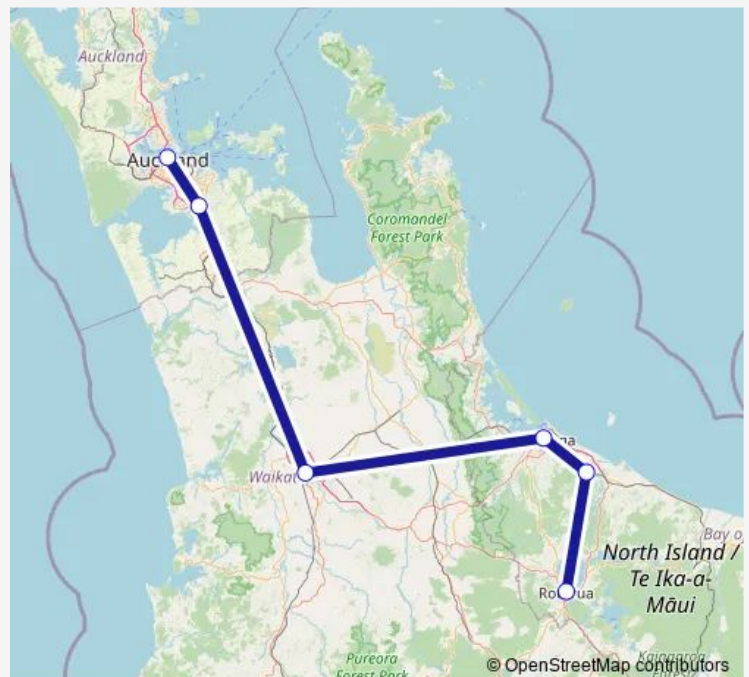

Bus Auckland - Central - Rotorua

[Go to website](#)

Direction

Auckland - Central — Rotorua

6 stops

[Open route schedule](#)

Auckland - Central

Manukau City (Auckland)

Hamilton - Central

Tauranga

Te Puke

Rotorua

Route schedule

Auckland - Central — Rotorua

Monday 17:30

Tuesday 17:30

Wednesday 17:30

Thursday 17:30

Friday 17:30

Saturday 17:30

Sunday 17:30

Route info

Direction: Auckland - Central

Stops: 6

Trip Duration: 4 hour 50 min

Auckland - Central - Rotorua

Bus time schedules and route maps are available in an offline PDF at busmaps.com. Use the busmaps.com website to see live bus times, train schedule or subway schedule, and step-by-step directions for all public transit in Tauranga