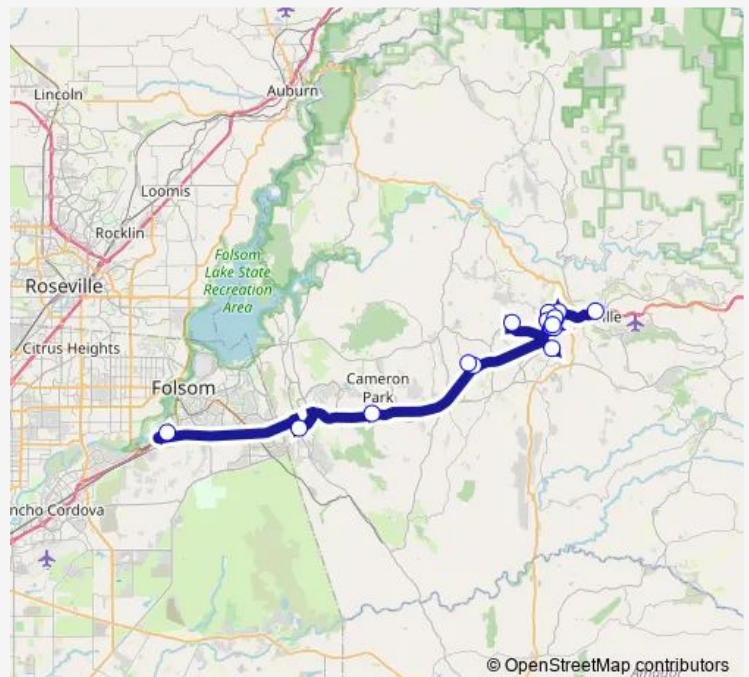

Tribal Health

Red Hawk Casino

Cambridge Rd. Park and Ride

El Dorado Hills Park and Ride

Iron Point Light Rail

Route schedule

Placerville Station Transfer Center — Iron Point Light Rail

Monday 06:00-18:30

Tuesday 06:00-18:30

Wednesday 06:00-18:30

Thursday 06:00-18:30

Friday 06:00-18:30

Saturday —

Sunday —

Route info

Direction: Placerville Station Transfer Center

Stops: 15

Trip Duration: 1 hour 15 min

50x — 50 Express

Direction

Iron Point Light Rail — Placerville Station Transfer Center

18 stops

[Open route schedule](#)

Iron Point Light Rail

Thursday 06:45

Friday 06:45

Saturday —

Sunday —

Route info

Direction: Iron Point Light Rail

Stops: 17

Trip Duration: 1 hour 40 min