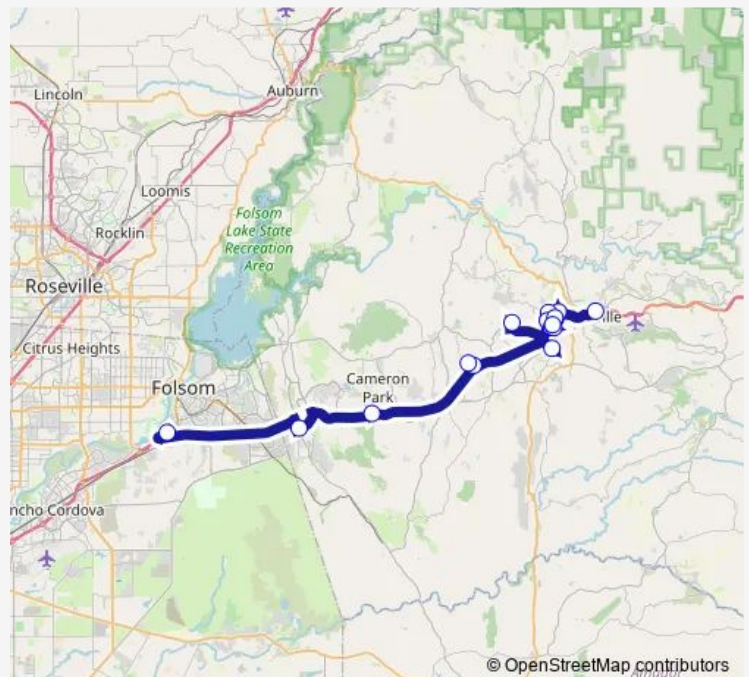

### Direction

Placerville Station Transfer Center — Iron Point Light Rail

15 stops

[Open route schedule](#)

Placerville Station Transfer Center

Placerville Dr. at Cold Springs Rd.

Placerville Cinema

Raley's (Armory Dr)

Cambridge Rd. Park and Ride

El Dorado Hills Park and Ride

Iron Point Light Rail

### Route schedule

Placerville Station Transfer Center — Iron Point Light Rail

Monday 06:00-18:30

Tuesday 06:00-18:30

Wednesday 06:00-18:30

Thursday 06:00-18:30

Friday 06:00-18:30

Saturday —

### Route info

Direction: Placerville Station Transfer Center

Stops: 15

Trip Duration: 1 hour 15 min

© OpenStreetMap contributors

50x — 50 Express

BusMaps