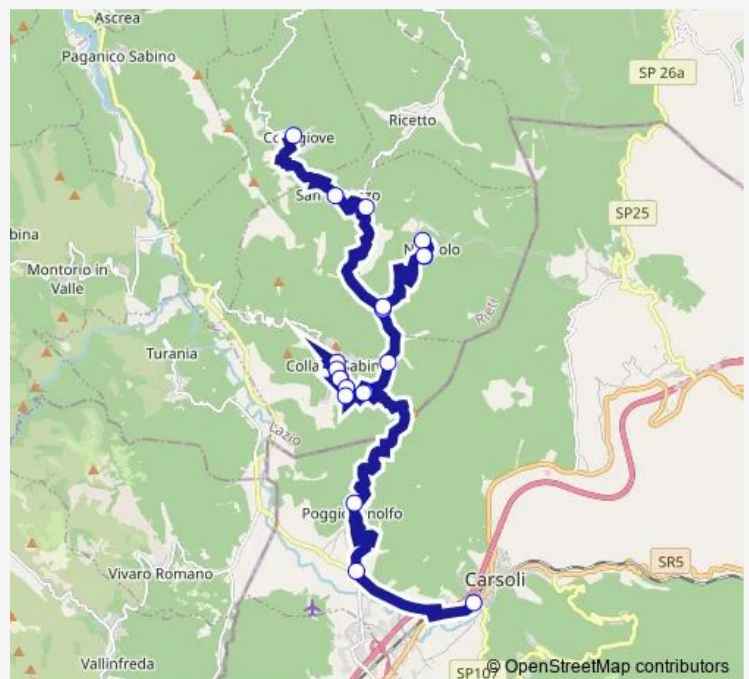

Collalto | Via Ricetto Via San Lorenzo # f8856

Route schedule

Carsoli (AQ) | Stazione FS # f8688 — Collegiove | Piazza Roma # f8864

Monday 15:05-16:05

Tuesday 15:05-16:05

Wednesday 15:05-16:05

Thursday 15:05-16:05

Friday 15:05-16:05

Saturday 15:05-16:05

Sunday —

Route info

Direction: Carsoli (AQ) | Stazione FS # f8688

Stops: 23

Trip Duration: 0 hour 50 min

Carsoli - Collegiove # Cg15a

Collalto | San Lorenzo # f8863

Collegiove | Piazza Roma # f8864

Bus time schedules and route maps are available in an offline PDF at busmaps.com. Use the busmaps.com website to see live bus times, train schedule or subway schedule, and step-by-step directions for all public transit in Collalto Sabino