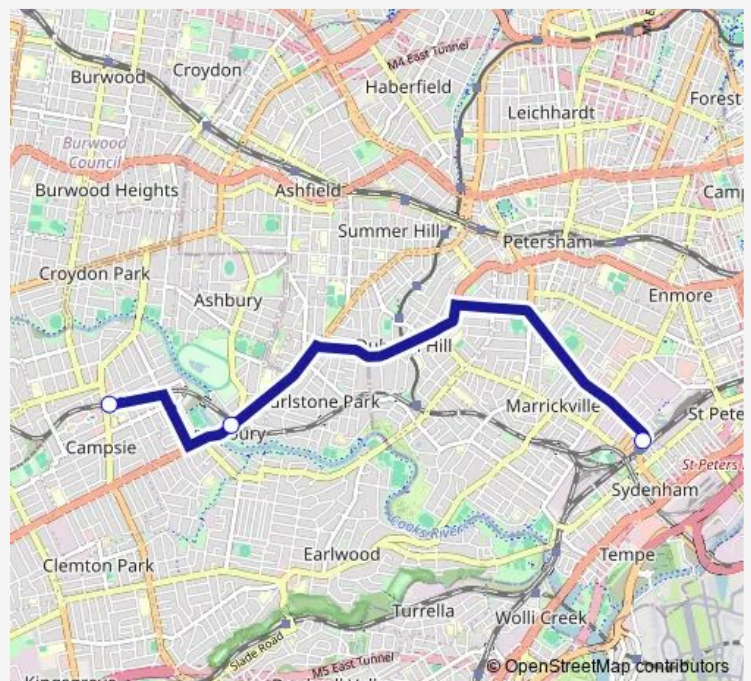

Canterbury Station, Canterbury Rd, Stand E

Sydenham Station, Railway Pde

Route schedule

Campsie Station, South Pde, Stand D — Sydenham Station, Railway Pde

Monday	04:00-00:56 ⁺¹
Tuesday	04:00-01:00 ⁺¹
Wednesday	04:00-01:00 ⁺¹
Thursday	04:00-01:00 ⁺¹
Friday	04:00-00:56 ⁺¹
Saturday	04:24-00:49 ⁺¹
Sunday	04:24-00:19 ⁺¹

Route info

Direction: Campsie Station, South Pde, Stand D

Stops: 3

Trip Duration: 0 hour 22 min

Direction

Sydenham Station, Railway Pde, Stand B — Anzac Mall, Beamish St

3 stops

[Open route schedule](#)

Sydenham Station, Railway Pde, Stand B

Canterbury Station, Canterbury Rd, Stand F

Anzac Mall, Beamish St

Route schedule

Sydenham Station, Railway Pde, Stand B — Anzac Mall, Beamish St

Monday	04:00-00:59 ⁺¹
Tuesday	04:00-01:00 ⁺¹
Wednesday	04:00-01:00 ⁺¹
Thursday	04:00-01:00 ⁺¹
Friday	04:00-00:59 ⁺¹
Saturday	05:13-01:43 ⁺¹
Sunday	05:10-00:43 ⁺¹

Route info

Direction: Sydenham Station, Railway Pde, Stand B

Stops: 3

Trip Duration: 0 hour 24 min

SW3 Bus time schedules and route maps are available in an offline PDF at busmaps.com. Use the busmaps.com website to see live bus times, train schedule or subway schedule, and step-by-step directions for all public transit in Sydney