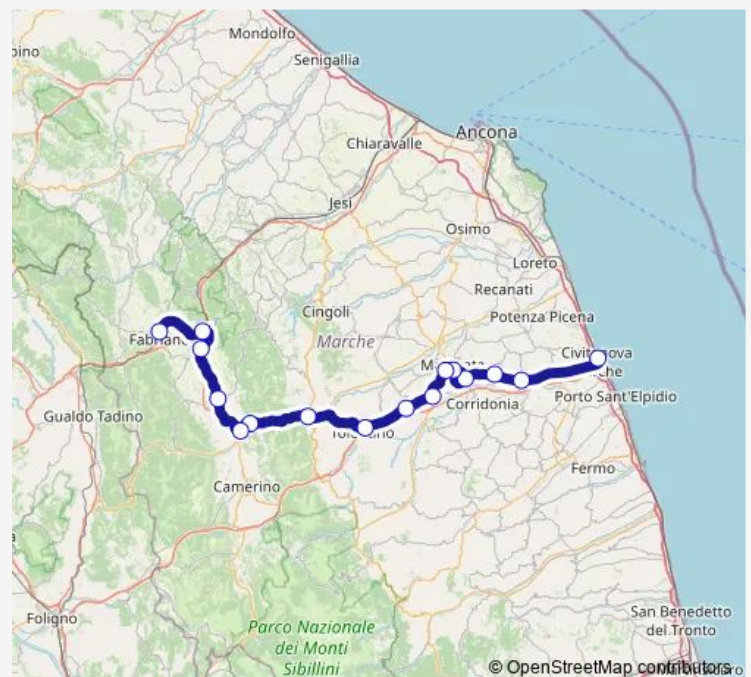

Matelica

Cerreto d'Esi

Albacina

Fabriano

### Route schedule

Civitanova-M. Montegr. — Fabriano

Monday 20:20

Tuesday 20:20

Wednesday 20:20

Thursday 20:20

Friday 20:20

Saturday 20:20

### Route info

Direction: Civitanova-M. Montegr.

Stops: 16

Trip Duration: 1 hour 55 min

7119b — Da Civitanova-M. Montegr. a Fabriano

7119b Rail time schedules and route maps are available in an offline PDF at [busmaps.com](https://busmaps.com). Use the [busmaps.com](https://busmaps.com) website to see live bus times, train schedule or subway schedule, and step-by-step directions for all public transit in Macerata