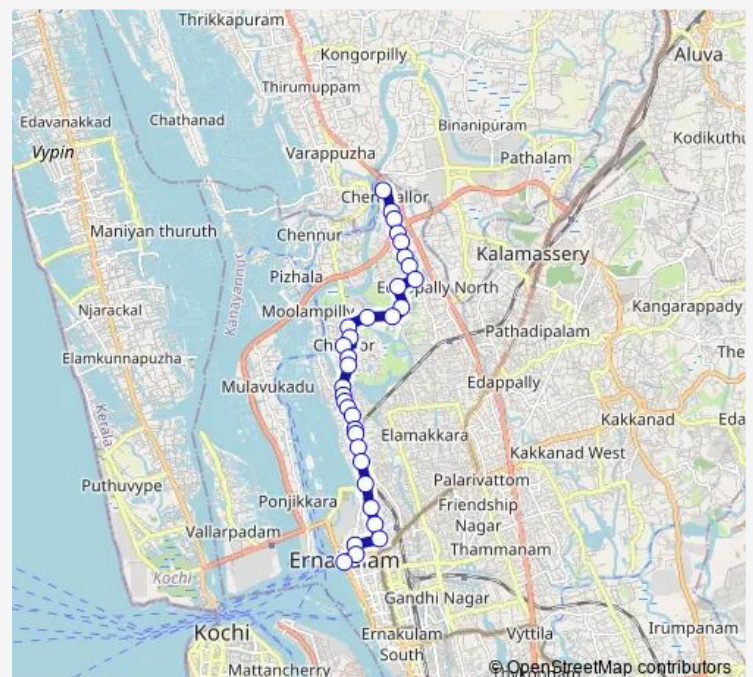

Thursday 06:00

Friday 06:00

Saturday 06:00

Sunday 06:00

Route info

Direction: Cheranelloor

Stops: 33

Trip Duration: 0 hour 35 min