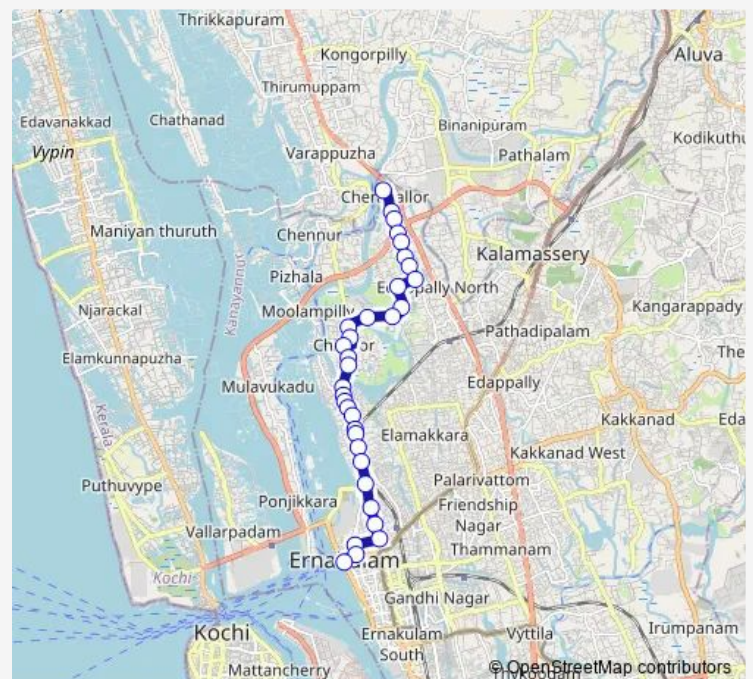

### Route schedule

Cheranalloor — High Court Junction

Monday 06:00

Tuesday 06:00

Wednesday 06:00

Thursday 06:00

Friday 06:00

Saturday 06:00

### Route info

Direction: Cheranalloor

Stops: 33

Trip Duration: 0 hour 35 min

Cheranalloor ↔ High Court

Kurishupalli

Don Bosco

Vaduthala Gate