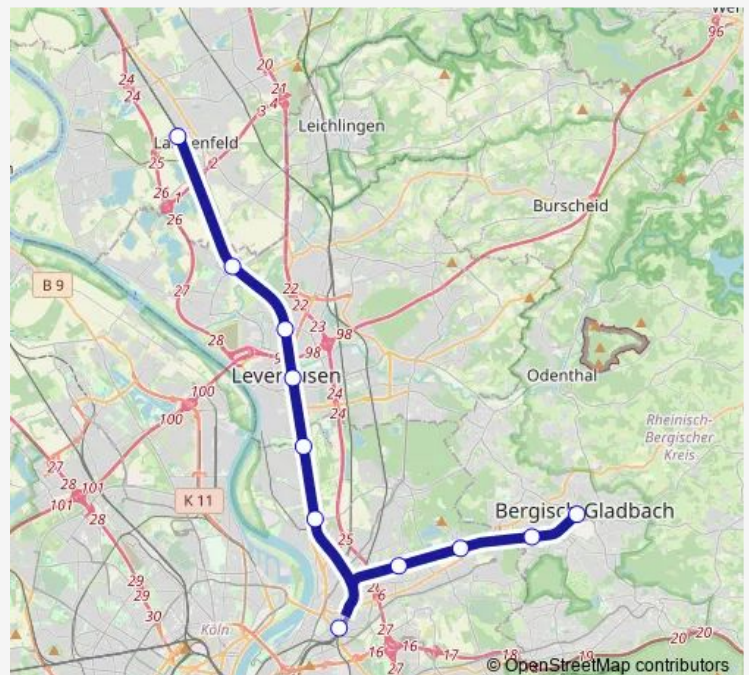

Direction

Bergisch Gladbach (S) — Langenfeld (S)

11 stops

[Open route schedule](#)

Bergisch Gladbach (S)

Bergisch Gladbach Duckterath (S)

Köln Dellbrück S-Bahn

Köln Holweide S-Bahn

Köln Bf Mülheim

Köln Stammheim S-Bahn

Leverkusen Chempark S-Bahn

Leverkusen Mitte Bf

Leverkusen Küppersteg (S)

Leverkusen Rheindorf (S)

Langenfeld (S)

Route schedule

Bergisch Gladbach (S) — Langenfeld (S)

Monday	03:37-02:37 ⁺¹
Tuesday	03:37-02:37 ⁺¹
Wednesday	03:37-02:37 ⁺¹
Thursday	03:37-00:37 ⁺¹
Friday	05:37-00:37 ⁺¹
Saturday	05:37-00:37 ⁺¹
Sunday	05:37-02:37 ⁺¹

Route info

Direction: Bergisch Gladbach (S)

Stops: 11

Trip Duration: 0 hour 34 min

S11/S6 Rail time schedules and route maps are available in an offline PDF at busmaps.com. Use the busmaps.com website to see live bus times, train schedule or subway schedule, and step-by-step directions for all public transit in Leverkusen