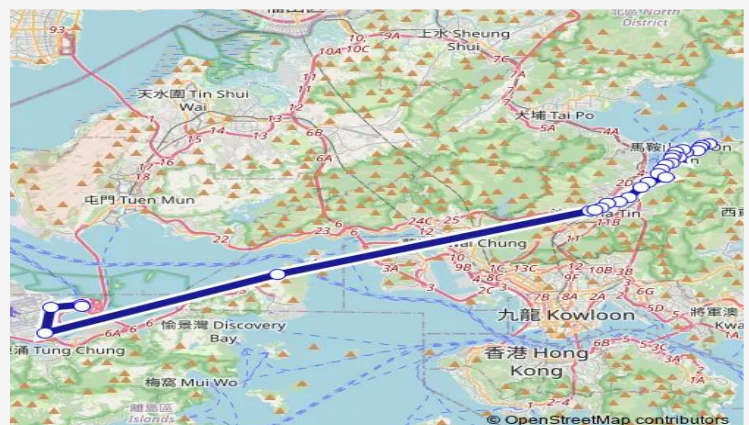

[Kmb] MA ON Shan Town Centre[[Lwb] MA ON Shan Town Centre

[Ctb] FOK ON Garden, SAI SHA Road[[Kmb+Ctb] FOK ON Garden/
Fok ON Garden, SAI SHA Road[[Kmb] FOK ON Garden[[Lwb] FOK ON Garden

[Kmb+Ctb] YIU ON BUS Terminus/
Yiu ON Estate[[Kmb] YIU ON BUS Terminus[[Lwb] YIU ON Estate

[Ctb] Chung ON Estate, SAI SHA Road[[Kmb+Ctb] Chung ON Estate/
Chung ON Estate, SAI SHA Road[[Kmb] Chung ON Estate[[Lwb] Chung ON Estate

Route schedule

[Ctb] WU KAI SHA Station[[Kmb+Ctb] WU KAI SHA Station/
Wu KAI SHA Station[[Kmb] WU KAI SHA Station[[Lwb] WU KAI SHA Station — [Ctb] Hong Kong-Zhuhai-Macao Bridge Hong Kong Port[[Db] Domestic NON-Franchised BUS Pick-UP Area OF Hong Kong-Zhuhai-Macao Bridge (Hong Kong Port) Public Transport Interchange (Pick UP Only)[[Lwb] Hzmb Hong Kong Port[[Nlb] Hzmb Hong Kong Port[[Pi] Domestic NON-Franchised BUS Pick-UP Area OF Hong Kong-Zhuhai-Macao Bridge (Hong Kong Port) Public Transport Interchange

Monday	03:20-04:40
Tuesday	03:20-04:40
Wednesday	03:20-04:40
Thursday	03:20-04:40
Friday	03:20-04:40
Saturday	03:20-04:40
Sunday	03:20-04:40

Route info

Direction: [Ctb] WU KAI SHA Station[[Kmb+Ctb] WU KAI SHA Station/
Wu KAI SHA Station[[Kmb] WU KAI SHA Station[[Lwb] WU KAI SHA Station

Stops: 28

Trip Duration: 1 hour 43 min