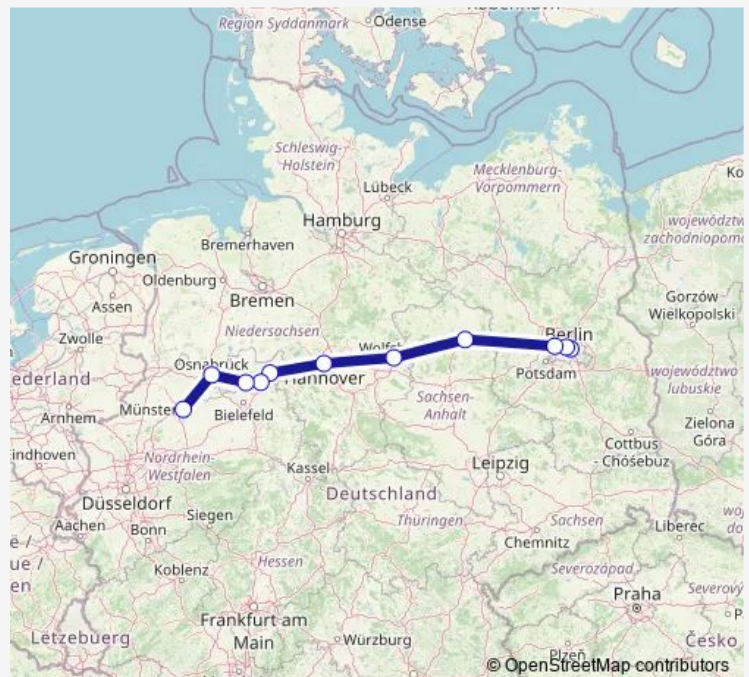

### Direction

Berlin Ostbahnhof — Münster(Westf)Hbf

10 stops

[Open route schedule](#)

Berlin Ostbahnhof

Berlin Hbf (tief)

Magdeburg Hbf

Braunschweig Hbf

Hannover Hbf

Minden(Westf)

Bad Oeynhausen

Bünde(Westf)

Osnabrück Hbf

Münster(Westf)Hbf

### Route schedule

Berlin Ostbahnhof — Münster(Westf)Hbf

Monday	—
Tuesday	—
Wednesday	—
Thursday	—
Friday	—
Saturday	17:54
Sunday	—

### Route info

Direction: Berlin Ostbahnhof

Stops: 10

Trip Duration: 4 hour 31 min

**Direction**

Berlin Ostbahnhof — Münster(Westf)Hbf

11 stops

[Open route schedule](#)