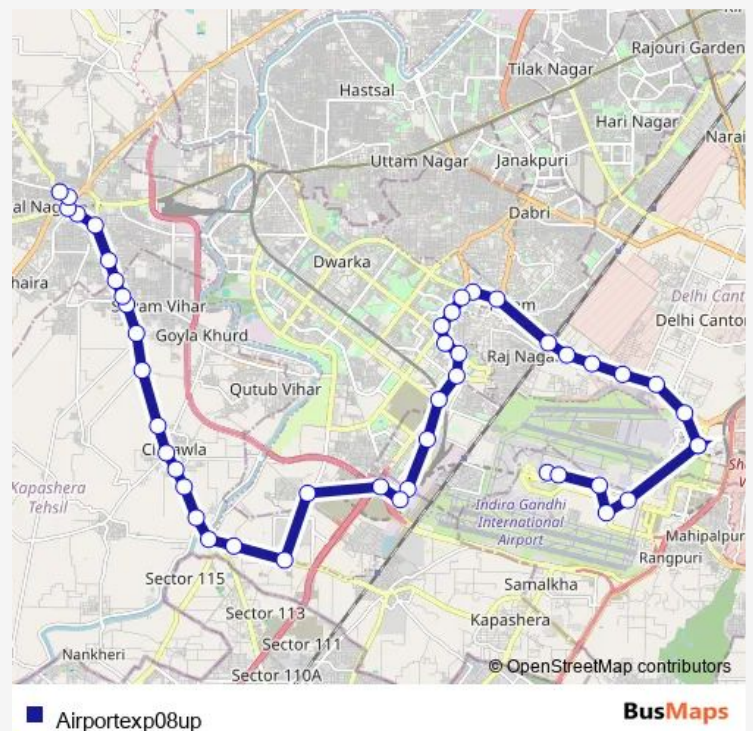

Thursday 05:30-19:06

Friday 05:30-19:06

Saturday 05:30-19:06

Sunday 05:30-19:06

Route info

Direction: IGI Airport Terminal 2 (Air India Office)

Stops: 46

Trip Duration: 2 hour 3 min

■ Airportexp08up

Dwarka Sec 9 Metro Station

Dwarka Sec-20/21 Crossing

Dwarka Sec-21 Crossing

Dwarka Sec-21 Metro Station

Dwarka Sec 22 Cluster Depot

Dhool Siras

Bamnoli Crossing