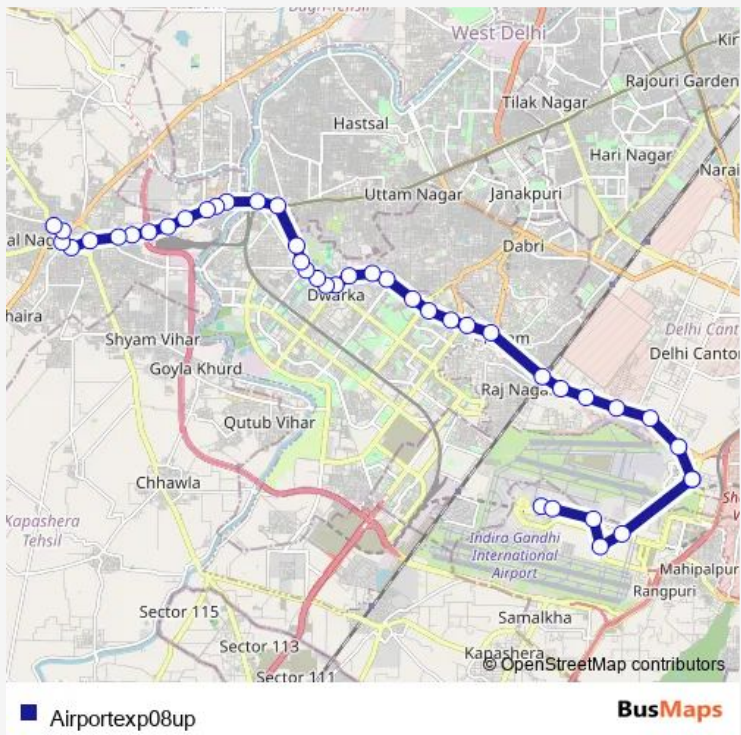

Bus Airportexp08up

[Go to website](#)

Direction
 IGI Airport Terminal 2 (Air India Office) — Najafgarh Terminal

42 stops

[Open route schedule](#)

- IGI Airport Terminal 2 (Air India Office)
- Air Traffic Control Office
- Cargo / Express Terminal Gate
- Centaur Hotel / New Custom House
- Ampc (Automated Mail Processing Centre)
- Aero City Metro Station
- Police Colony Mehram Nagar
- Palam Airport / IGI Airport T111
- lol
- Indian Oil Station
- Prehlad Pur
- Palam Colony Flyover
- Dwarka Flyover Palam Village
- Dwarka Crossing / Maharaja Agrasen Hospital
- Dwarka Sec 1
- J M International School
- Dwarka Sec 2-6
- Madhu Vihar
- Rajapuri
- Matiyala Xing
- DPS Matiyala

Route schedule
 IGI Airport Terminal 2 (Air India Office) — Najafgarh Terminal

Monday	05:20-19:28
Tuesday	05:20-19:28
Wednesday	05:20-19:28
Thursday	05:20-19:28
Friday	05:20-19:28
Saturday	05:20-19:28
Sunday	05:20-19:28

Route info

Direction: IGI Airport Terminal 2 (Air India Office)

Stops: 42

Trip Duration: 1 hour 29 min

Dwarka Sec 3-4

Dwarka Sec 13-3 Xing

MRV School Sec 13 Dwarka

Dwarka Sec 13